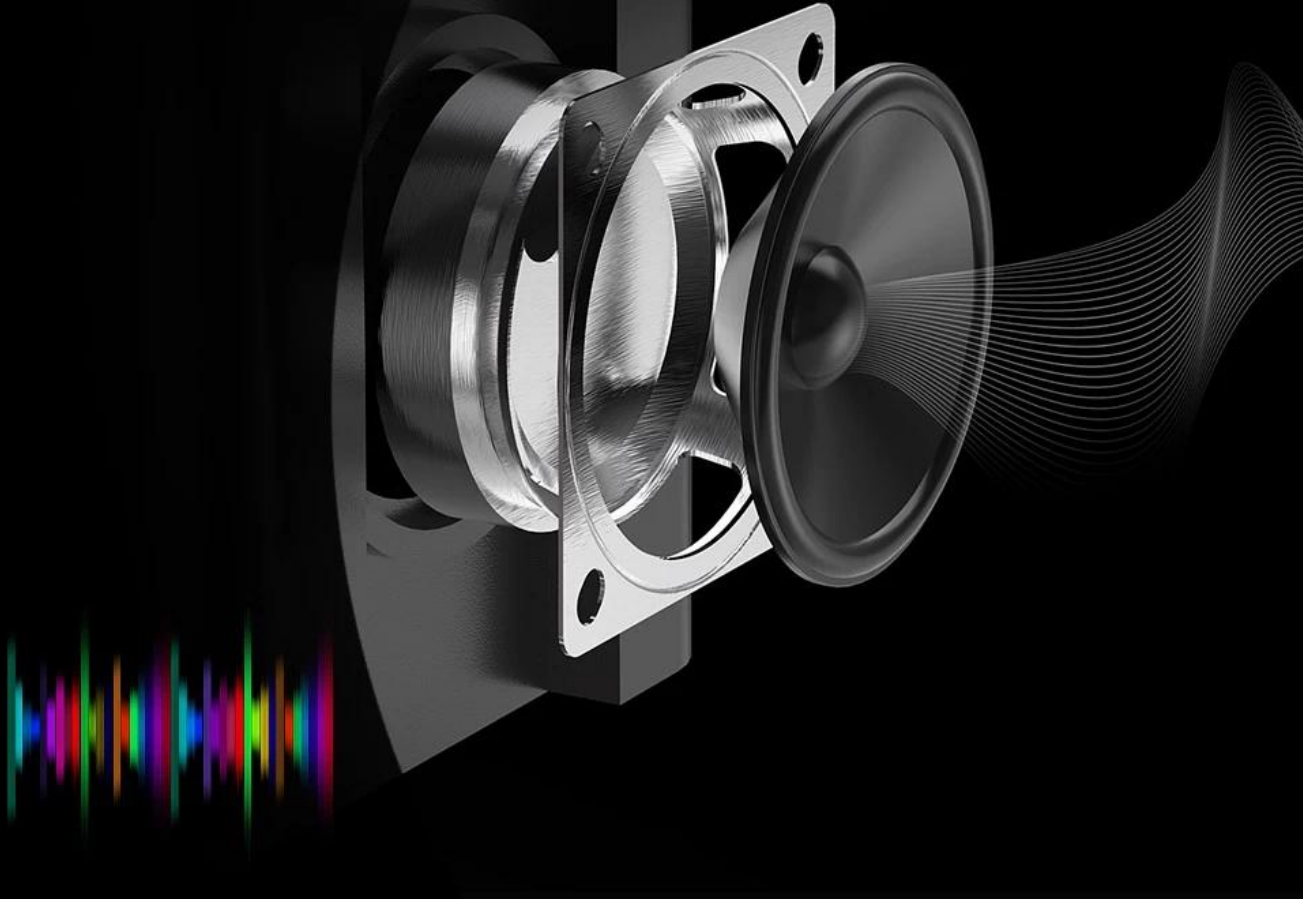

3.5" LCD TFT Portable 1080P

Fully enclosed optical machine

Longer life of LED light source, protection from dust and improved uniformity

Good heat dissipation

The composite heat dissipation design of the internal turbine of the optomechanical + the external axial flow is adopted.

Hear Every Whisper and Explosion

Diffuse reflection imaging, care for eye health

Reduce eye irritation, children
watching movies healthier.

Traditional LCD TV

T03 smart projector

T03 smart projector

Closed
optomechanical

Keystone

150

Full HD

1080P

≤ 35db

DSP sound

Convenient Screen Mirror

Connect your smart phone
or tablet by WiFi