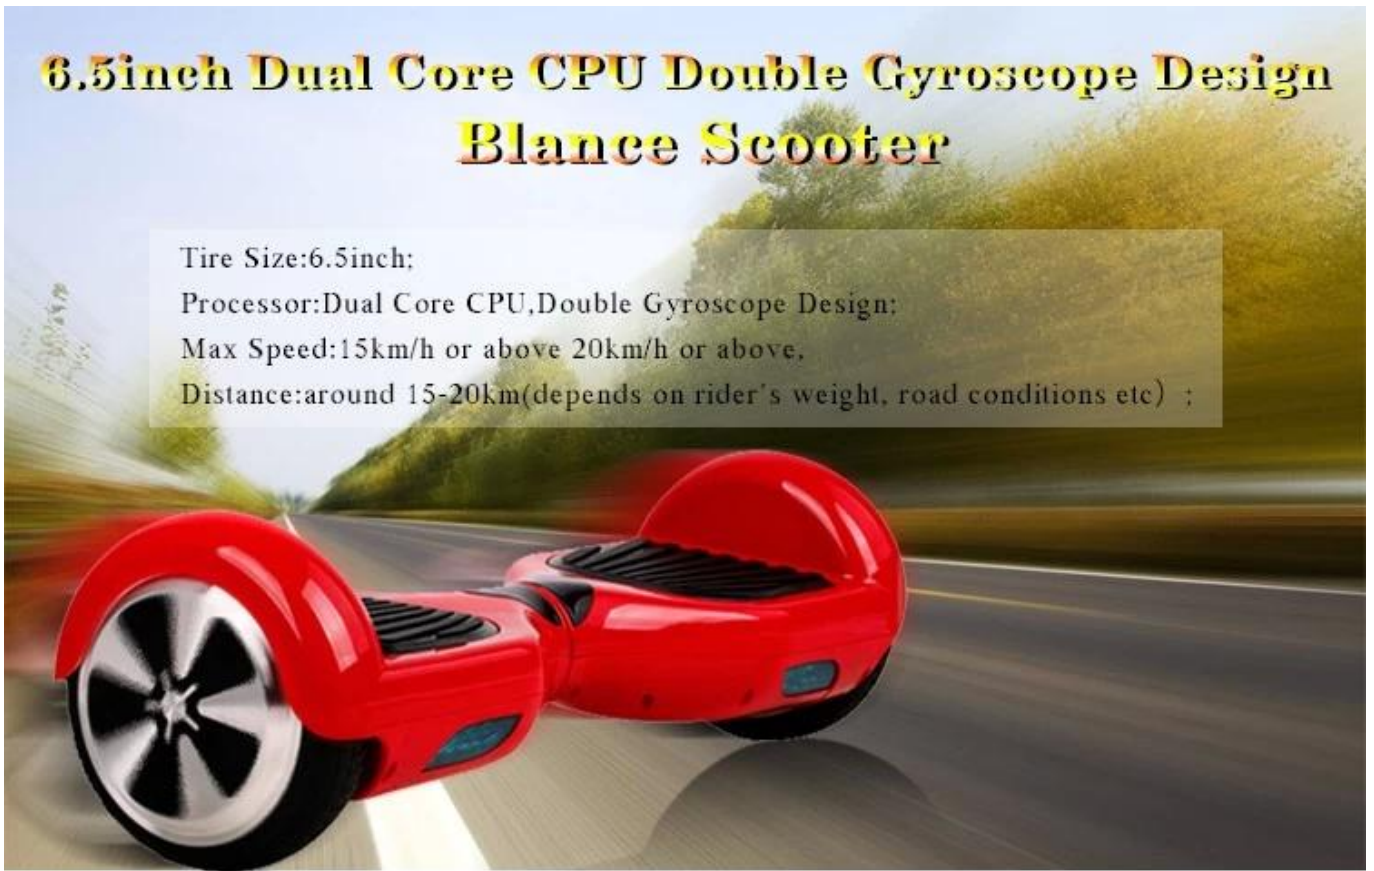

6.5inch □ □ **CPU** □ □ □ □ □ □ □ □ □ □ □ □

6.5inch Dual Core CPU Double Gyroscope Design Blance Scooter

Tire Size:6.5inch;

Processor: Dual Core CPU, Double Gyroscope Design;

Max Speed: 15km/h or above 20km/h or above,

Distance: around 15-20km (depends on rider's weight, road conditions etc) ;

Dual Core CPU, Double Gyroscope Design

36V*4.4AH (158WH) Lithium battery

Max Speed:15km/h or above 20km/h or above,
Distance:around 15-20km(depends on rider's weight, road conditions etc) ;
- 10°C-40°C (recommended at 10°C-30°C)