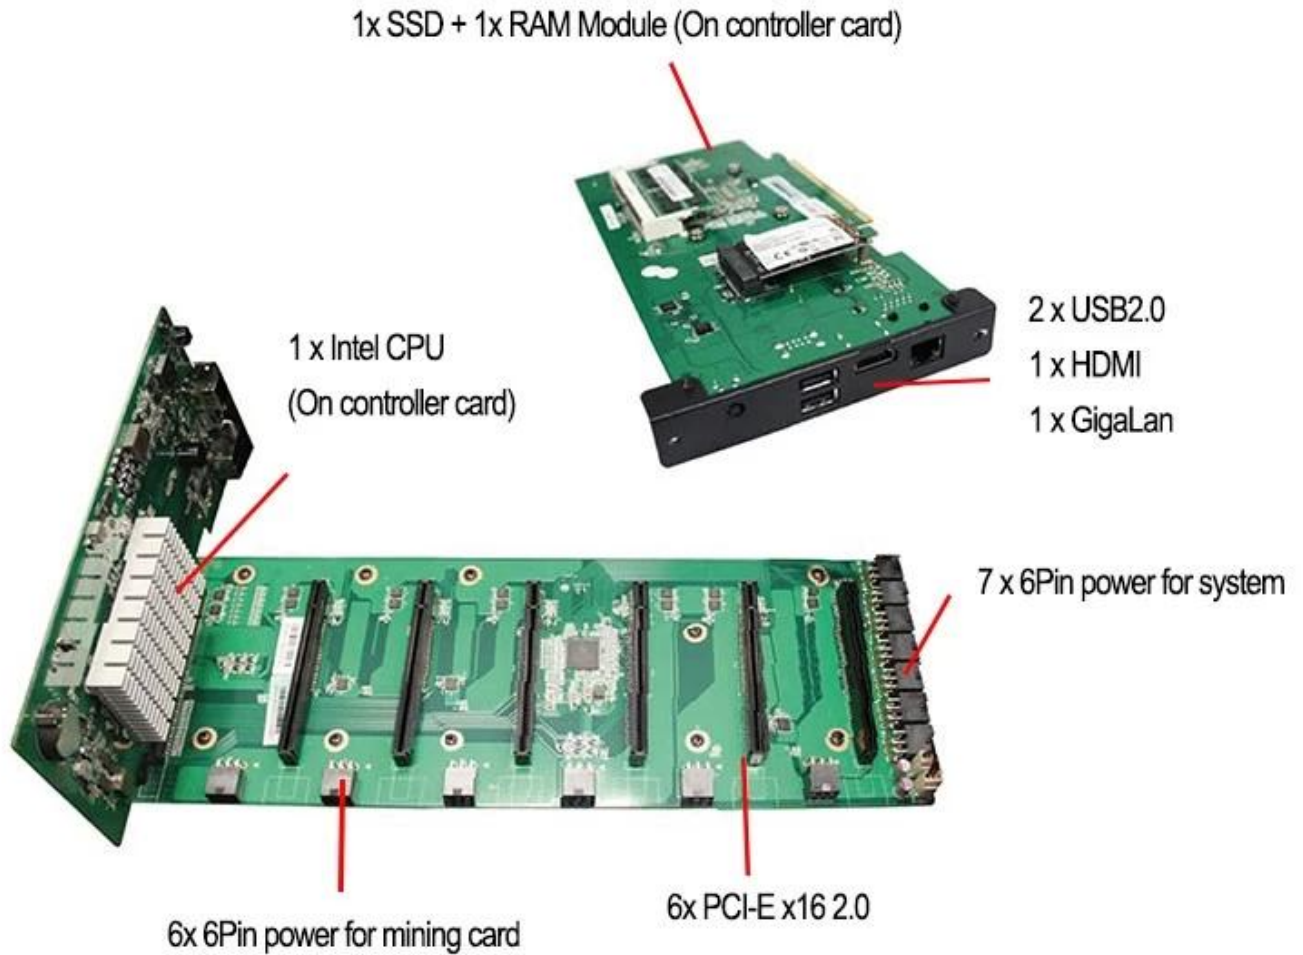

600 000 00 0000 NW-MP106-6

Motherboard Layout Illustration