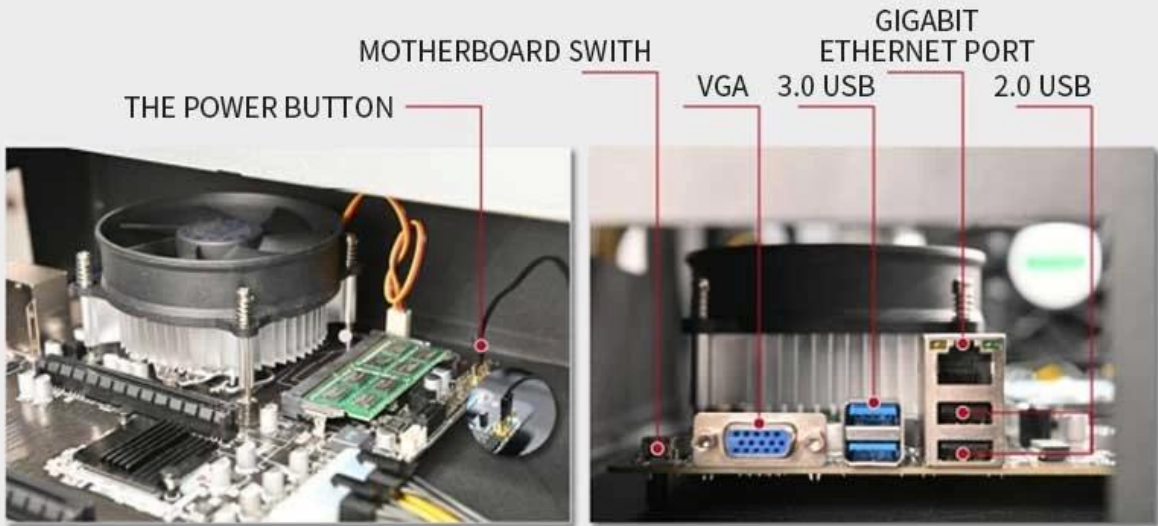

857S Pro GPU 6.5CM 2000W/2500W/3300W

HEAT DISSIPATION SYSTEM

01

- 8*4500RPM HEAT DISSIPATION FAN
- AIR VOLUME IS ENOUGH
- EXCELLENT STABILITY

02

- SPEED ADJUSTABLE (500-4500RPM)

SPEED CONTROL
BUTTON

03

DOUBLE BALL BEARING FAN

- NEW MATERIAL
- THE SERVICE LIFE IS UP TO 11 YEARS
- WITH PWM SPEED REGULATION FUNCTION

OIL-BEARING FAN

- THE OLD MATERIAL
- LIFE SPAN IS ABOUT A YEAR
- UNREGULATED SPEED

PACKING LIST