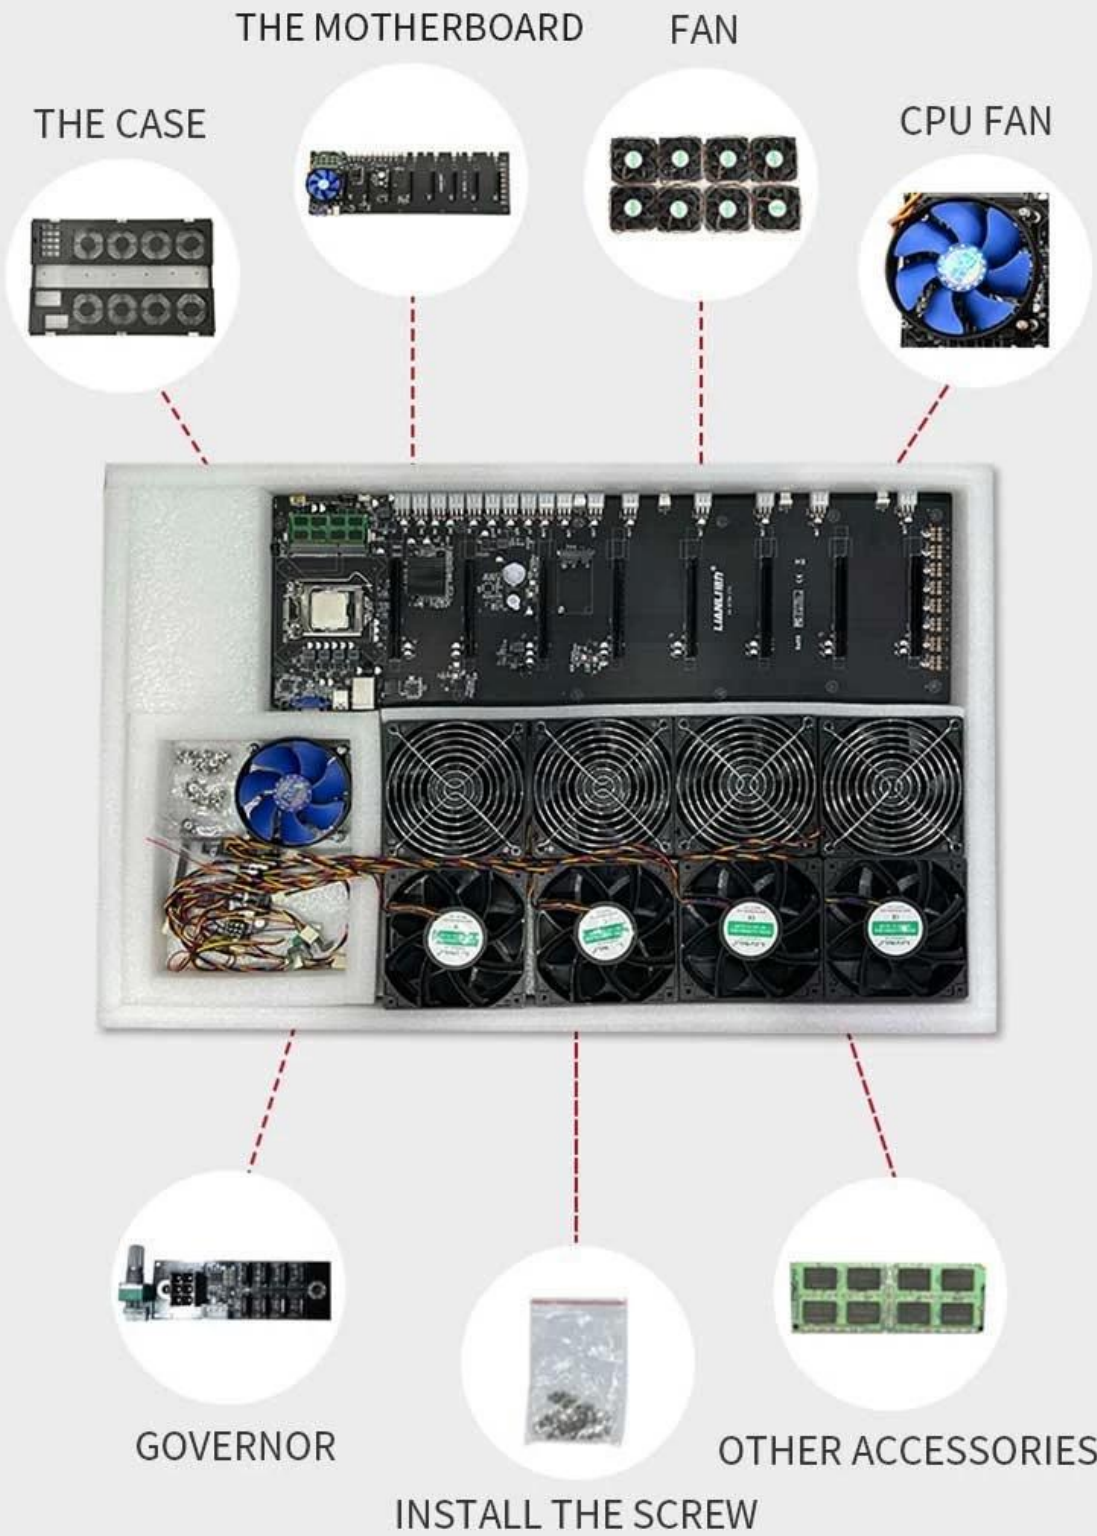

857S Pro GPU 6.5CM 2000W/2500W/3300W

HEAT DISSIPATION SYSTEM

01

- 8*4500RPM HEAT DISSIPATION FAN
- AIR VOLUME IS ENOUGH
- EXCELLENT STABILITY

02

- SPEED ADJUSTABLE (500-4500RPM)

SPEED CONTROL
BUTTON

03

DOUBLE BALL BEARING FAN

- NEW MATERIAL
- THE SERVICE LIFE IS UP TO 11 YEARS
- WITH PWM SPEED REGULATION FUNCTION

OIL-BEARING FAN

- THE OLD MATERIAL
- LIFE SPAN IS ABOUT A YEAR
- UNREGULATED SPEED

PACKING LIST