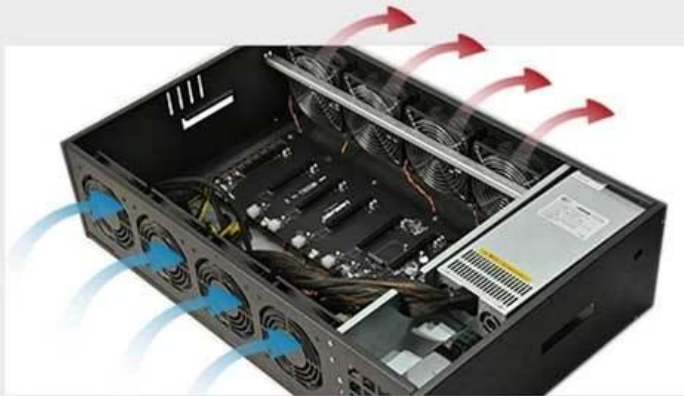

857S Pro GPU 6.5CM 2000W/2500W/3300W

HEAT DISSIPATION SYSTEM

01

- 8*4500RPM HEAT DISSIPATION FAN
- AIR VOLUME IS ENOUGH
- EXCELLENT STABILITY

02

- SPEED ADJUSTABLE (500-4500RPM)

SPEED CONTROL
BUTTON

03

DOUBLE BALL BEARING FAN

- NEW MATERIAL
- THE SERVICE LIFE IS UP TO 11 YEARS
- WITH PWM SPEED REGULATION FUNCTION

OIL-BEARING FAN

- THE OLD MATERIAL
- LIFE SPAN IS ABOUT A YEAR
- UNREGULATED SPEED

PACKING LIST