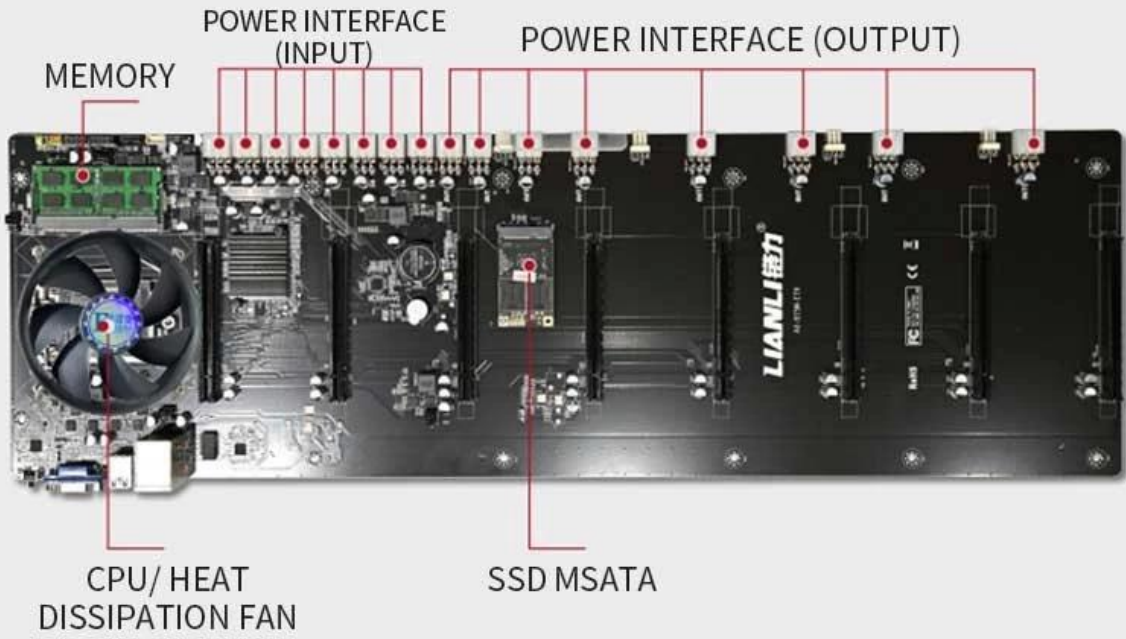

857S Pro GPU 6.5CM 2000W/2500W/3300W

HEAT DISSIPATION SYSTEM

01

- 8*4500RPM HEAT DISSIPATION FAN
- AIR VOLUME IS ENOUGH
- EXCELLENT STABILITY

02

- SPEED ADJUSTABLE (500-4500RPM)

SPEED CONTROL
BUTTON

03

DOUBLE BALL BEARING FAN

- NEW MATERIAL
- THE SERVICE LIFE IS UP TO 11 YEARS
- WITH PWM SPEED REGULATION FUNCTION

OIL-BEARING FAN

- THE OLD MATERIAL
- LIFE SPAN IS ABOUT A YEAR
- UNREGULATED SPEED

PACKING LIST