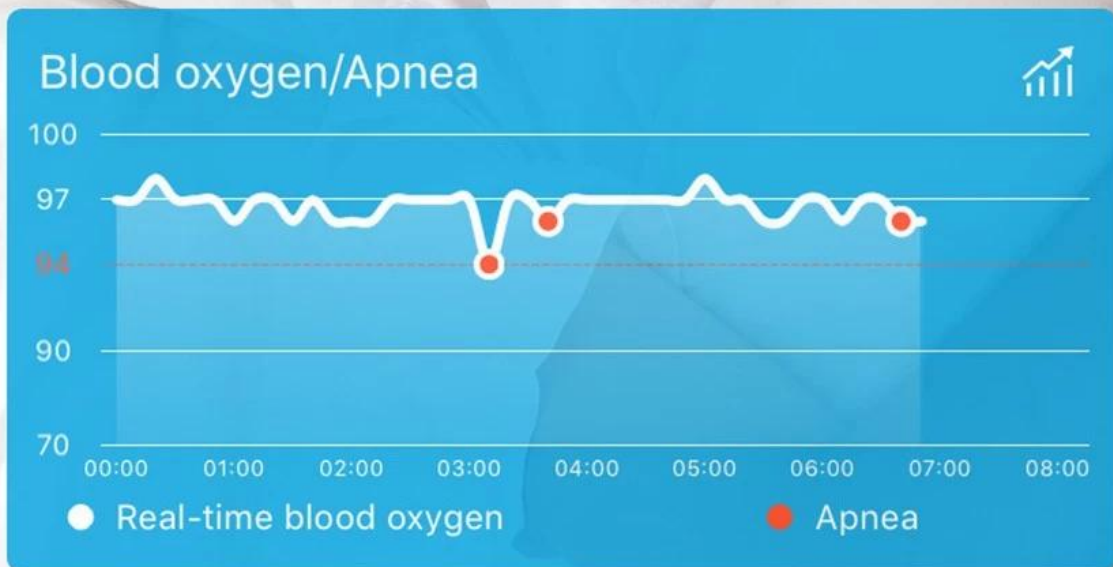

# Parameters

Provide accurate data

Screen type	TFT IPS HD Colorful sreen
Length	230mm
Material	Main body: PC metal wire drawing strap: TPE
Battery	140mAh Polymer lithium battery
Sensor	OSRAM SFH7060 Green & RED light
Touch type	One point capacitance
Charging type	Plug-in USB
UI language	Chinese/English
APP functions	Blood Oxygen/SpO2; HRV(Heart Rate Variability); Lorentz Scatter Diagram; Steps; Heart rate monitor; Sports mode; Alarm; Health reminder; Sleep monitor.

# Serious about profession

Data of Heart rate and blood Oxygen accurate to medical level  
OSRAM Green+red light/ Professional sensor

Red light for blood oxygen

Green light for heart rate

# Sleep Apnea Syndrome

Vibrate to remind you  
Monitor your health on time

## Special Functions

Quasi-Medical Blood  
Oxygen/SpO2

24h HR  
monitor

HRV Lorentz  
Scatter Diagram

sleep