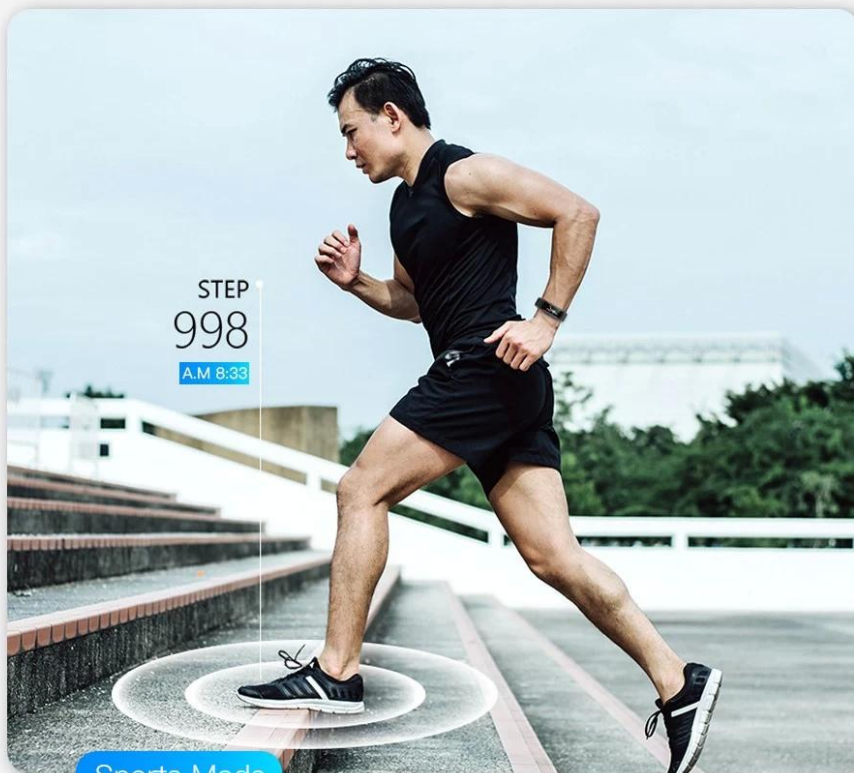

Special Functions

Every Function shows sincere heart

Special Functions

Quasi-Medical Blood
Oxygen/SpO2

24h HR
monitor

HRV Lorentz
Scatter Diagram

sleep

Basic Functions

WeChat Sport

Gender
switch

Call reminder

Message Push

Gender
switch

Steps

Calories

Distance

Sports Mode