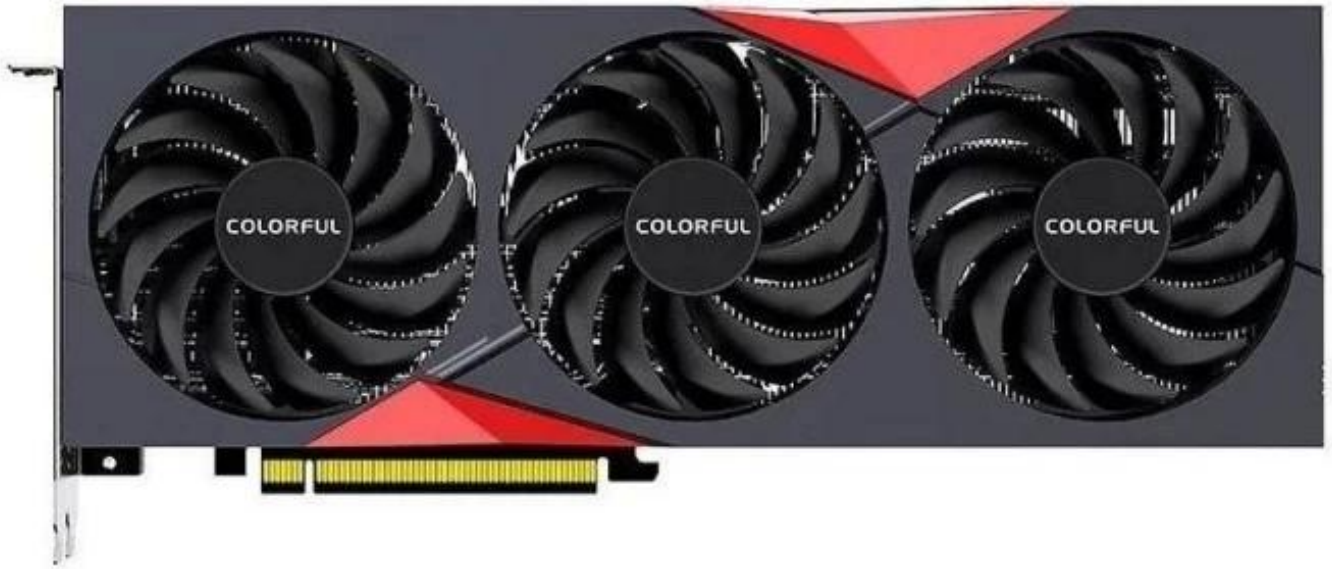

GeForce RTX 3050 8GB GDDR6

Product Description

- 8GB GDDR6
- 100% CUDA Cores
- 100% Tensor Cores
- 100% RT Cores
- 100% Streaming Multiprocessors

Specifications:

- 100% CUDA Cores
- 100% Tensor Cores
- 100% RT Cores
- 100% Streaming Multiprocessors

Product Description

GEFORCE RTX™

BATTLE

COLORFUL

Package & Shipment >

SHIPMENT

Shipping

Why Choose Us