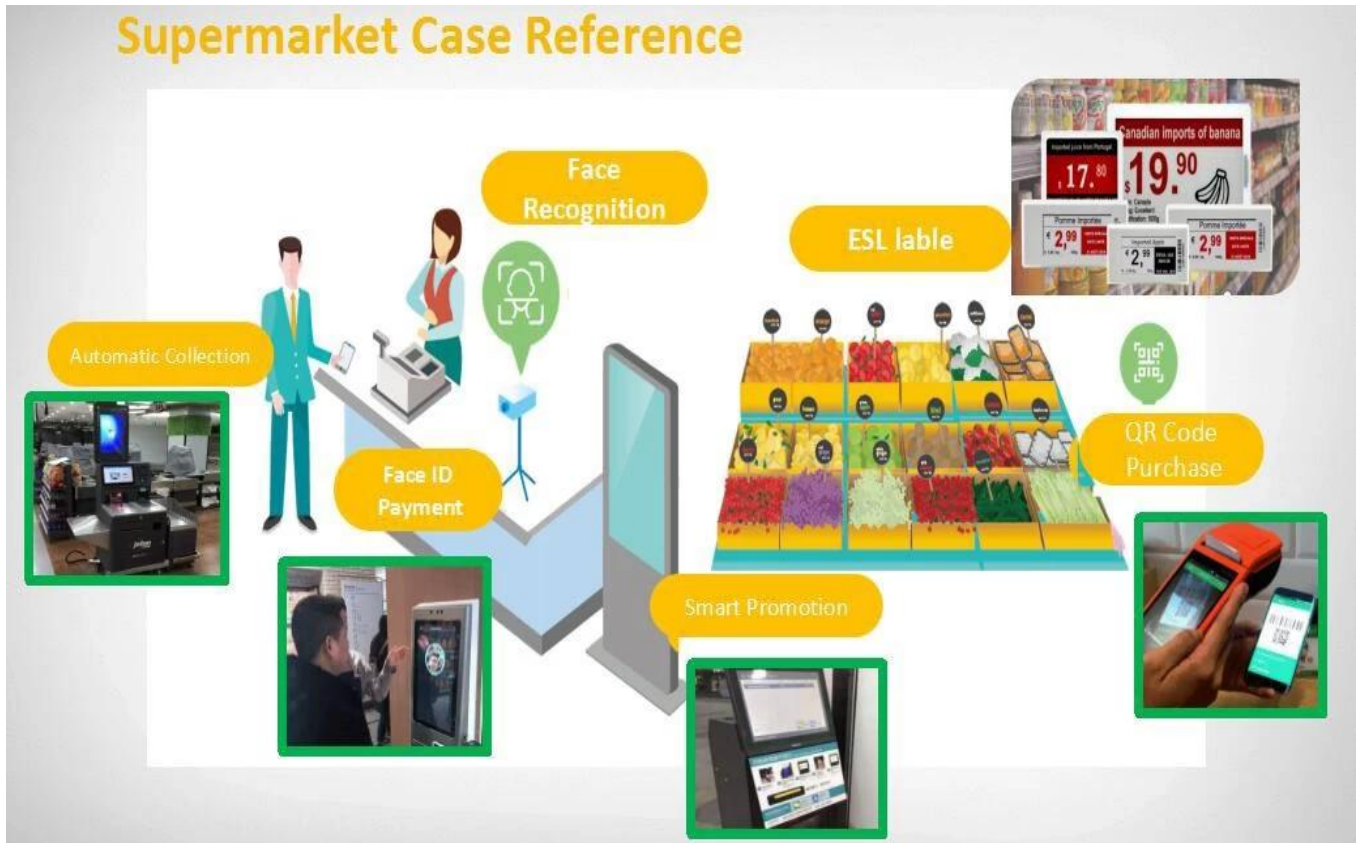

2.1 / 2.9 / 4.2 系统系统系统系统系统 system 系统 系统 ESL 系统 系统

What is Electronic Shelf Label

Electronic shelf label (ESL) is an electronic display device that can replace traditional paper price tags on shelves. Each ESL is connected to the mall computer database through the network, and the products information such as the latest price is displayed through the screen of the ESL.

First LCD Label

The first ESL appeared in Europe

LCD Label was used by METRO

The second largest retailer in the world

ESL Widely Use

ESL are available in more than 50 countries over the world. More than 24,000 supermarkets. Like Carrefour, Walmart, etc

ESL Fast Growing

Total shipments amount will be up to 100 million in 2018. Market scale will be around 14 Billion USD

2018

2011

1995

1980-1993

Larger size 7.5&12.2inch ESL

Supermarket Solution