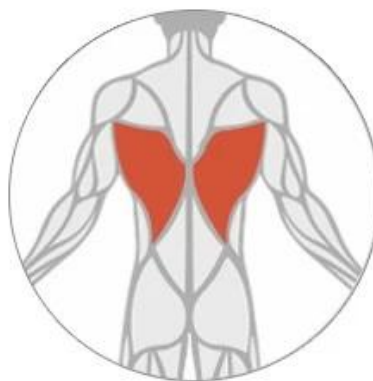

Cylindrical head

Suitable for impacting deep tissues such as nerves, palms, soles, etc.

U-shaped head

Suitable for massaging the neck, spine and Achilles tendon

Professional massage

Use as directed

MAGIC GENIUS

Shoulder muscles

5-20sx3times

Hip muscles

15-20sx3times

Waist muscles

10-60sx3times

Leg muscles

15-45sx2-3times