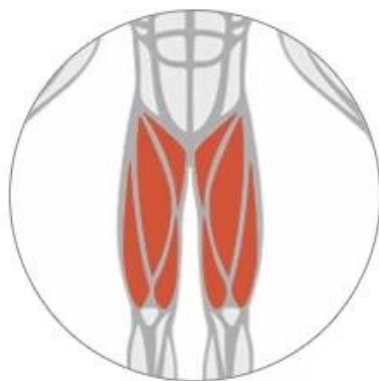

Cylindrical head

Suitable for impacting deep tissues such as nerves, palms, soles, etc.

U-shaped head

Suitable for massaging the neck, spine and Achilles tendon

Professional massage

Use as directed

MAGIC GENIUS

Shoulder muscles

5-20sx3times

Hip muscles

15-20sx3times

Waist muscles

10-60sx3times

Leg muscles

15-45sx2-3times