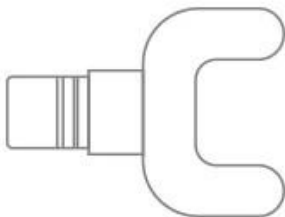

Professional massage head

MAGIC GENIUS

Matching soft massage head for different parts

Flat head

Suitable for each part of the muscle relaxation, shaping

Spherical head

Suitable for massaging arms, waist, back, buttocks, thighs, Large muscle groups such as the calves

Cylindrical head

Suitable for impacting deep tissues such as nerves, palms, soles, etc.

U-shaped head

Suitable for massaging the neck, spine and Achilles tendon

Professional massage

Use as directed

MAGIC GENIUS