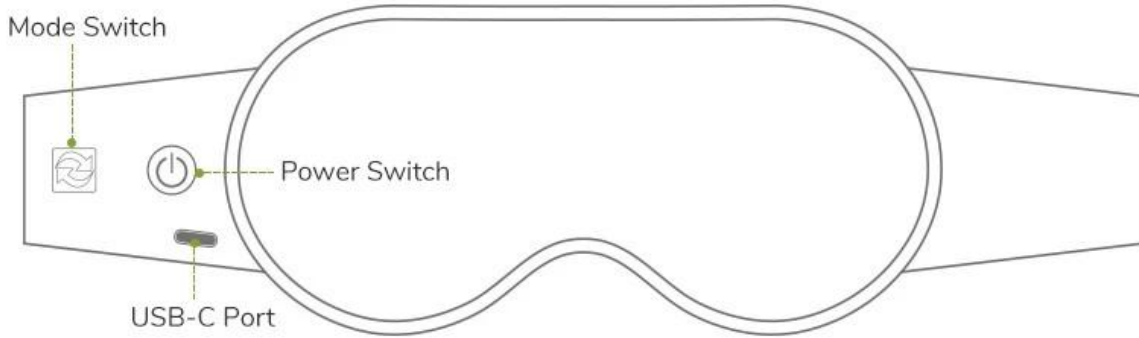

Beauty mode

Warm compress +
meditation music

Sleep mode

Pure music

PRODUCT FUNCTION INTRODUCTION

5 button modes, free to choose and switch freely

	1st Mode	2nd Mode	3rd Mode	4th Mode	5th Mode
Mode Switch	Eyes protection Mode (Default)	Eyes Brighten Mode	Beauty Mode	Physiotherapy Mode	Sleep Mode
Power Switch	 Long press 5 seconds Turn ON /OFF	 Press 3 times Bluetooth Mode	 Press 1 time Stop Music	 Long press 2 Seconds Next Music	 Press 2 times Volume Plus or Reduce