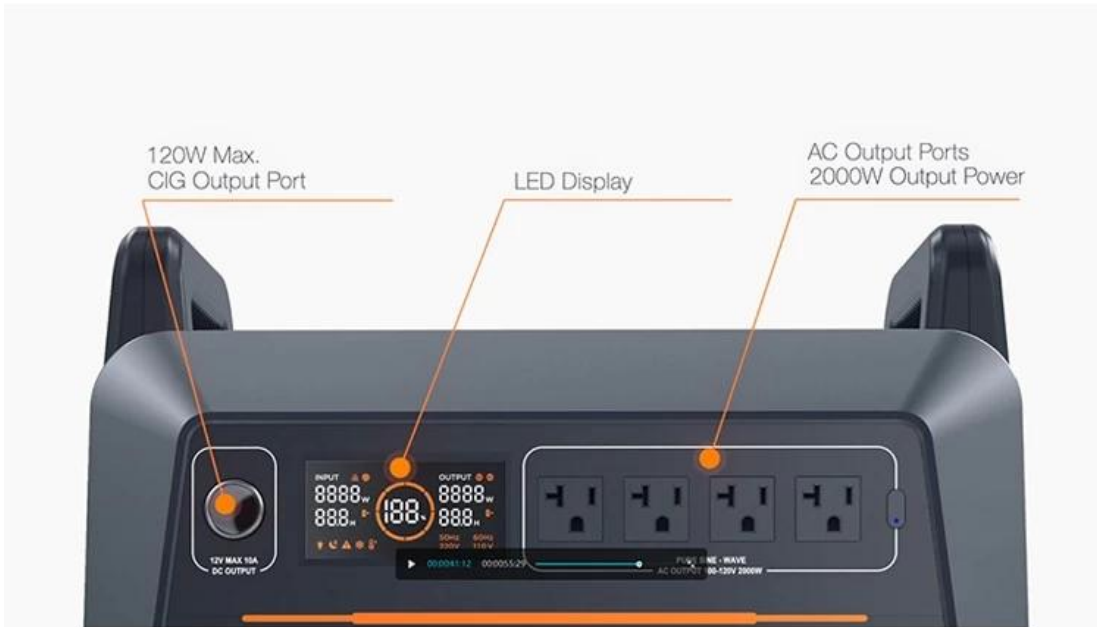

Core LiFePo4 battery