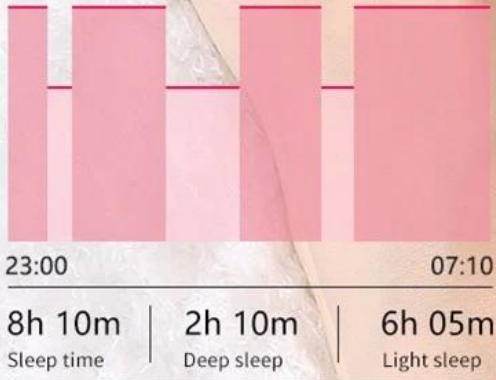

SLEEP MONITOR

Wear it without feeling

The watch automatically detects the body state, opens the sleep monitoring mode.