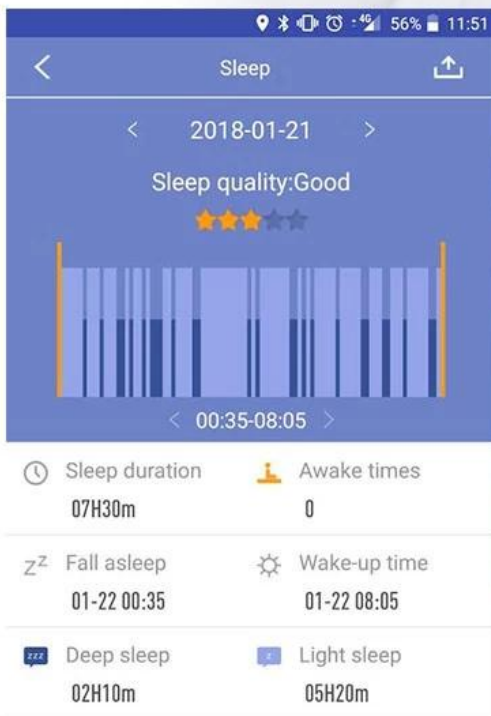

Smartwatch

B30

Dynamic TFT IPS colorful display

24 hours whole day continuous Heart rate monitor
smart bracelet B30 to know more about you

COLOR UI SMART BRACELET

Blood Pressure Monitor

It can continuously collect and accumulate the data of blood pressure on long-term wearing, and provide valuable reference to judge the physical condition.

COLOR UI
SMART BRACELET

Steps with accurate calculation, distance and calories burned.

Depend the energy management system of
long battery life and low power consumption,
steps, distance and calories burn are
continuously recorded every day.

STEPS
06789

The bracelet is consonance with you

Light & luxuriousness as you, no feel of wearing

The strap is made of light, skin-friendly, soft TPE rubber; the weight is only 22.8g, the light design make you no feel of wearing; the fitness data can continuously be recorded.

COLOR UI SMART BRACELET

Product Specification

B30 TFT IPS COLORFUL SCREEN SMART BRACELET

COLOR UI SMART BRACELET