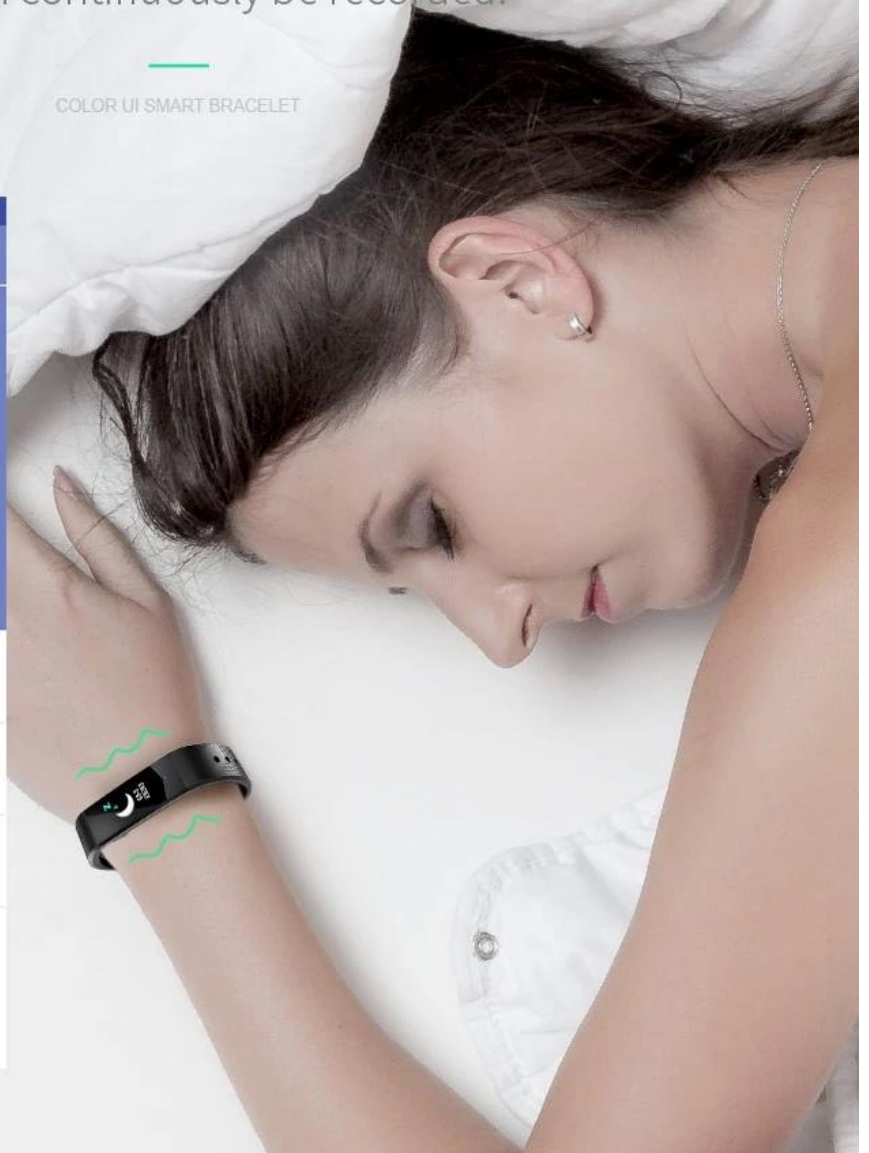

Smartwatch

B30

Dynamic TFT IPS colorful display

24 hours whole day continuous Heart rate monitor
smart bracelet B30 to know more about you

COLOR UI SMART BRACELET

Blood Pressure Monitor

It can continuously collect and accumulate the data of blood pressure on long-term wearing, and provide valuable reference to judge the physical condition.

COLOR UI
SMART BRACELET

Steps with accurate calculation, distance and calories burned.

Depend the energy management system of
long battery life and low power consumption,
steps, distance and calories burn are
continuously recorded every day.

STEPS
06789

The bracelet is consonance with you

Light & luxuriousness as you, no feel of wearing

The strap is made of light, skin-friendly, soft TPE rubber; the weight is only 22.8g, the light design make you no feel of wearing; the fitness data can continuously be recorded.

COLOR UI SMART BRACELET

Product Specification

B30 TFT IPS COLORFUL SCREEN SMART BRACELET

COLOR UI SMART BRACELET