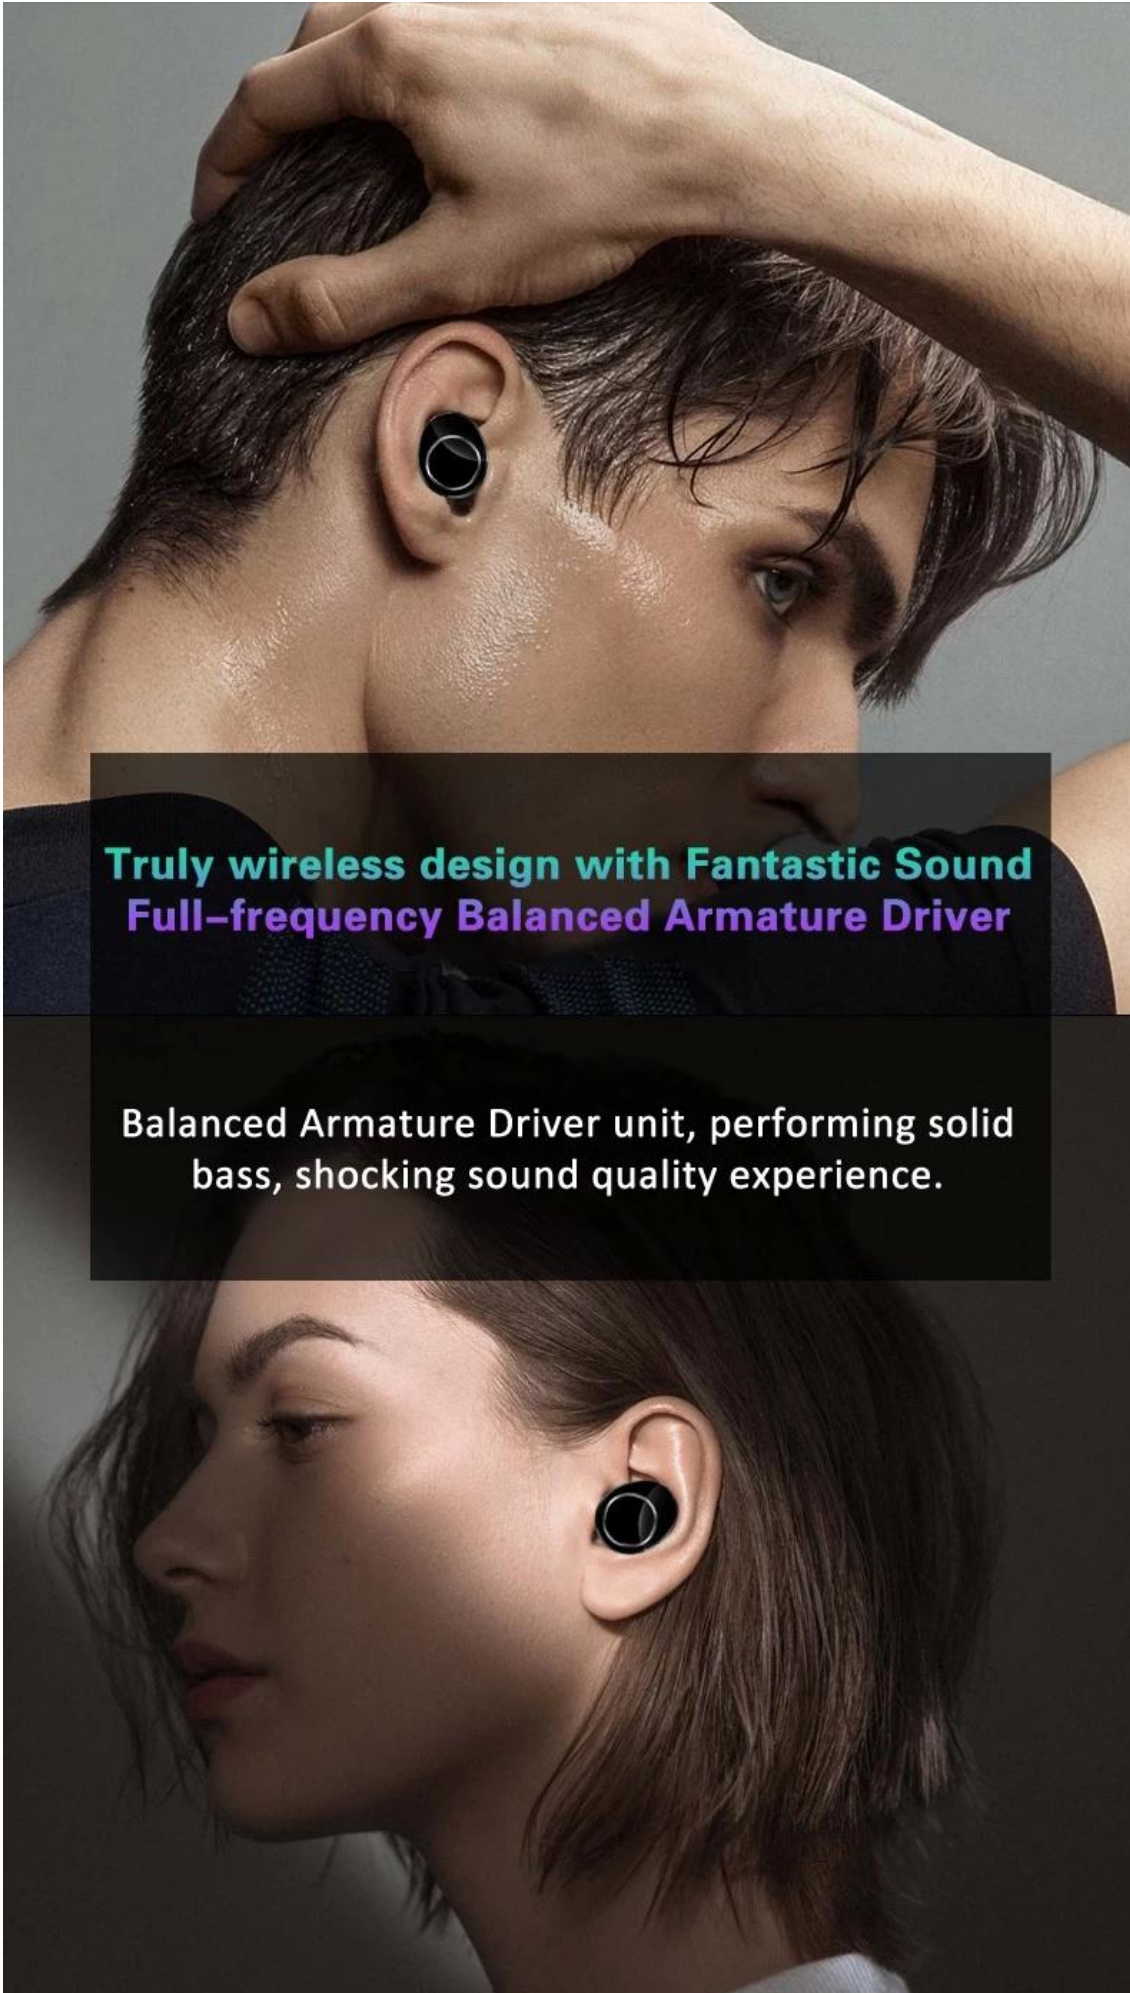

Intelligent
Noise-Canceling

Binaural Calling

LED screen

Long battery life

Voice Wake up

Memory pairing

Multiple Compatible

Truly wireless design with Fantastic Sound
Full-frequency Balanced Armature Driver