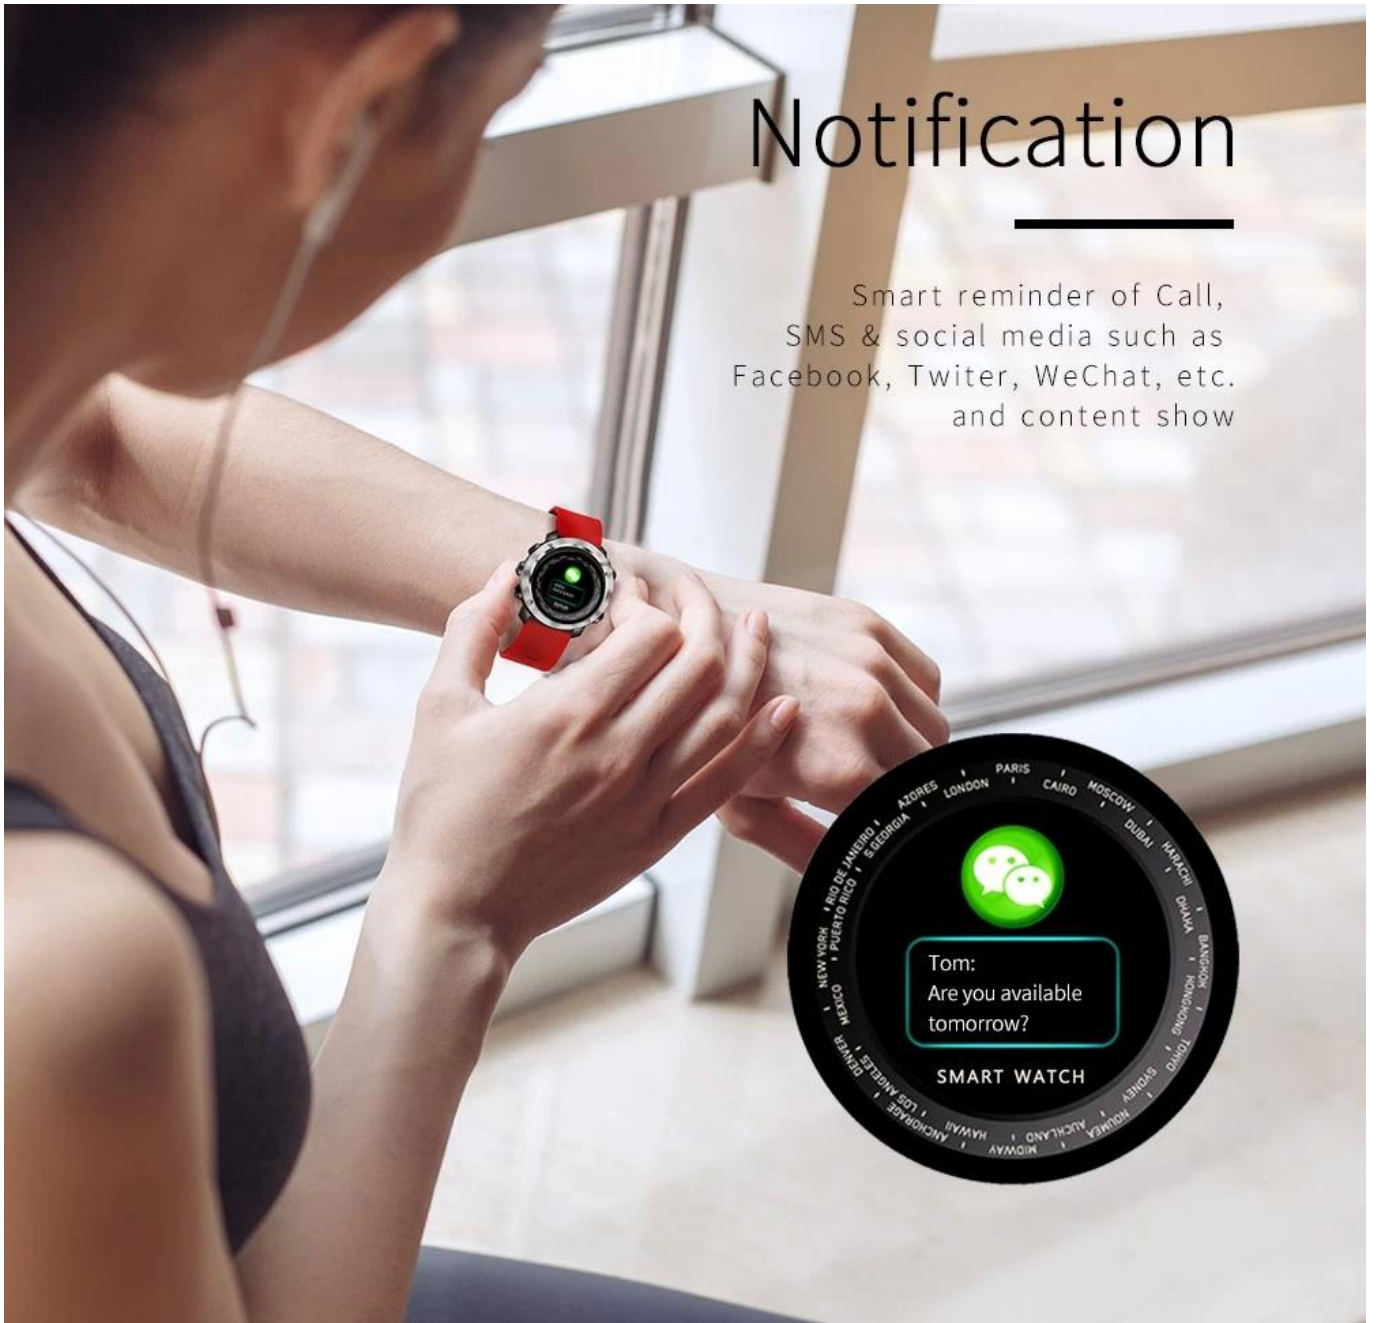

# More color · More freedom

Colorful strap, change with your heart

# Remote camera

---

Turn on the remote camera function on mobile APP, shaking the watch to auto take photos.

# Notification

---

Smart reminder of Call, SMS & social media such as Facebook, Twiter, WeChat, etc. and content show