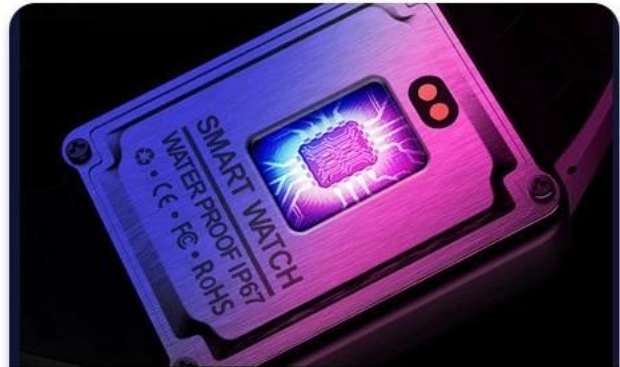

W37 □□□□ □□□□ □ □ □□ □□ □□ □□

S P O R T · S M A R T

SPORT W37

Colorful HD Sports Watch

HD dynamic colorful

Multiple sports mode

24h Heart rate monitor

Sleep monitoring

Products Features

COLORFUL HD SPORTS WATCH

Colorful sreen

Powerful CPU

Multiple sports mode

Precise heart rate

IP67 waterproof

Magnetic charging