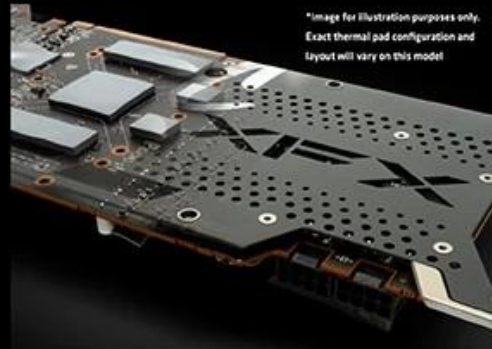

XFx rx6700xt 319 AMD 12GB
GDDR6 192

FEATURES

BUILT FOR THE GAMER

POWERHOUSE PERFORMANCE FOR 1440P

Get equipped to play the newest games at the highest settings with 12GB of GDDR6 memory and 40 enhanced compute units delivering 1440p gaming at ultra settings with smooth framerates and maximum visual settings.

AIRFLOW AND AESTHETICS

Finding the balance between a good looking card and maximizing it's performance is an art. Where we could improve airflow, we did it, we opened it up while keeping the design clean and cool.

XFX GHOST THERMAL AND COOLING TECHNOLOGIES

XFX's all new Ghost Thermal design cools your GPU better than ever before. Our new design features a straight through airflow venting to significantly improves cooling and compliments open design of the Ghost Thermal floating shroud design. Our new 13 blade fans increase total air flow and provides long lasting quieter operation.

MAXIMIZED THERMAL PADDING

XFX maximizing the cooling effectiveness of our cards by increasing the number of thermal padding throughout the card. This includes thermal pads on VRM's, Memory, and GPU on both sides of the PCB. Ensuring stable high quality performance.