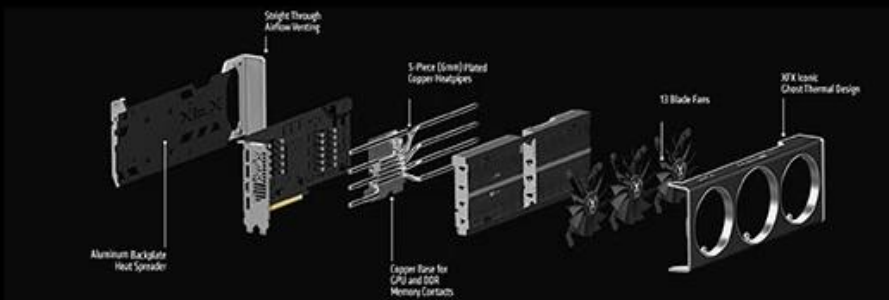

XFx rx6700xt 319 AMD 12GB
GDDR6 192

FEATURES

BUILT FOR THE GAMER

POWERHOUSE PERFORMANCE FOR 1440P

Get equipped to play the newest games at the highest settings with 12GB of GDDR6 memory and 40 enhanced compute units delivering 1440p gaming at ultra settings with smooth framerates and maximum visual settings.

AIRFLOW AND AESTHETICS

Finding the balance between a good looking card and maximizing it's performance is an art. Where we could improve airflow, we did it, we opened it up while keeping the design clean and cool.

MAXIMIZED THERMAL PADDING

XFX maximizing the cooling effectiveness of our cards by increasing the number of thermal padding throughout the card. This includes thermal pads on VRM's, Memory, and GPU on both sides of the PCB. Ensuring stable high quality performance.