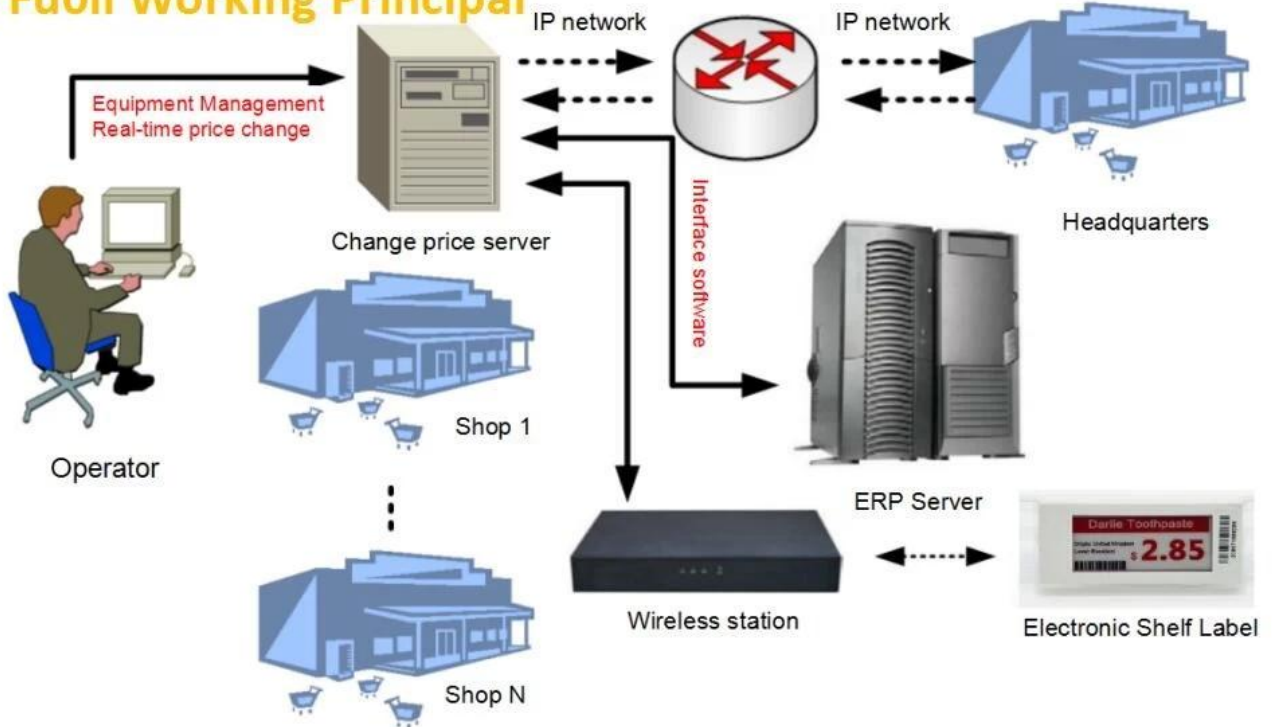

2,9-calowy supermarket e-ink nowy detailed roztwór esi

ESL Full Working Principal

ESL Smart Working Principal

- 
Easy to USE
 The software is designed to meet the needs of different users.
- 
Station Coverage
 One station cover 3500pcs SKU, Area

- 
Price Change
 Price change from Headquater, less Labor, less mistake.

Small Store Case Reference

ONE STAFF, ONE STORE

Supermarket Case Reference

4.2"

2.9"

2.2"

2.9" tag Size Comparison