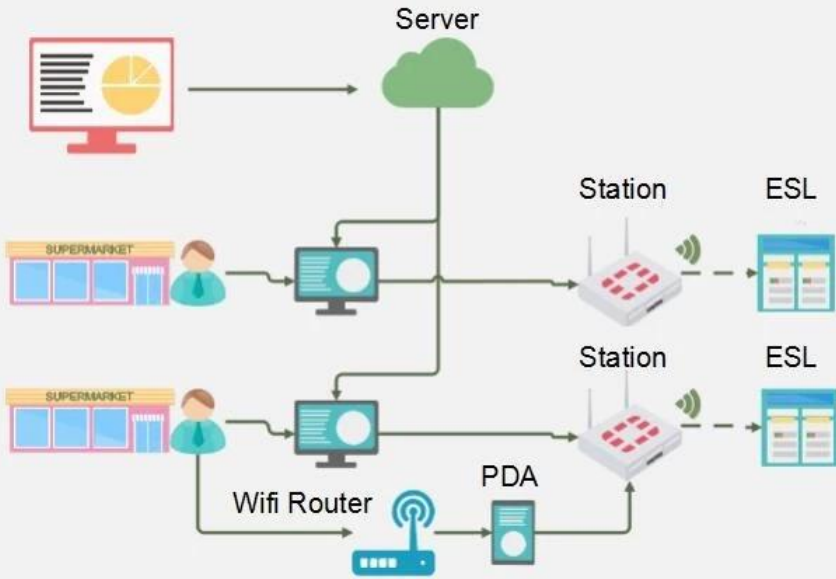

2,9-calowy supermarket e-ink nowy detailed roztwór esi

ESL Full Working Principal

ESL Smart Working Principal

- 
Easy to USE
 The software is designed to meet the needs of different users.
- 
Station Coverage
 One station cover 3500pcs SKU, Area