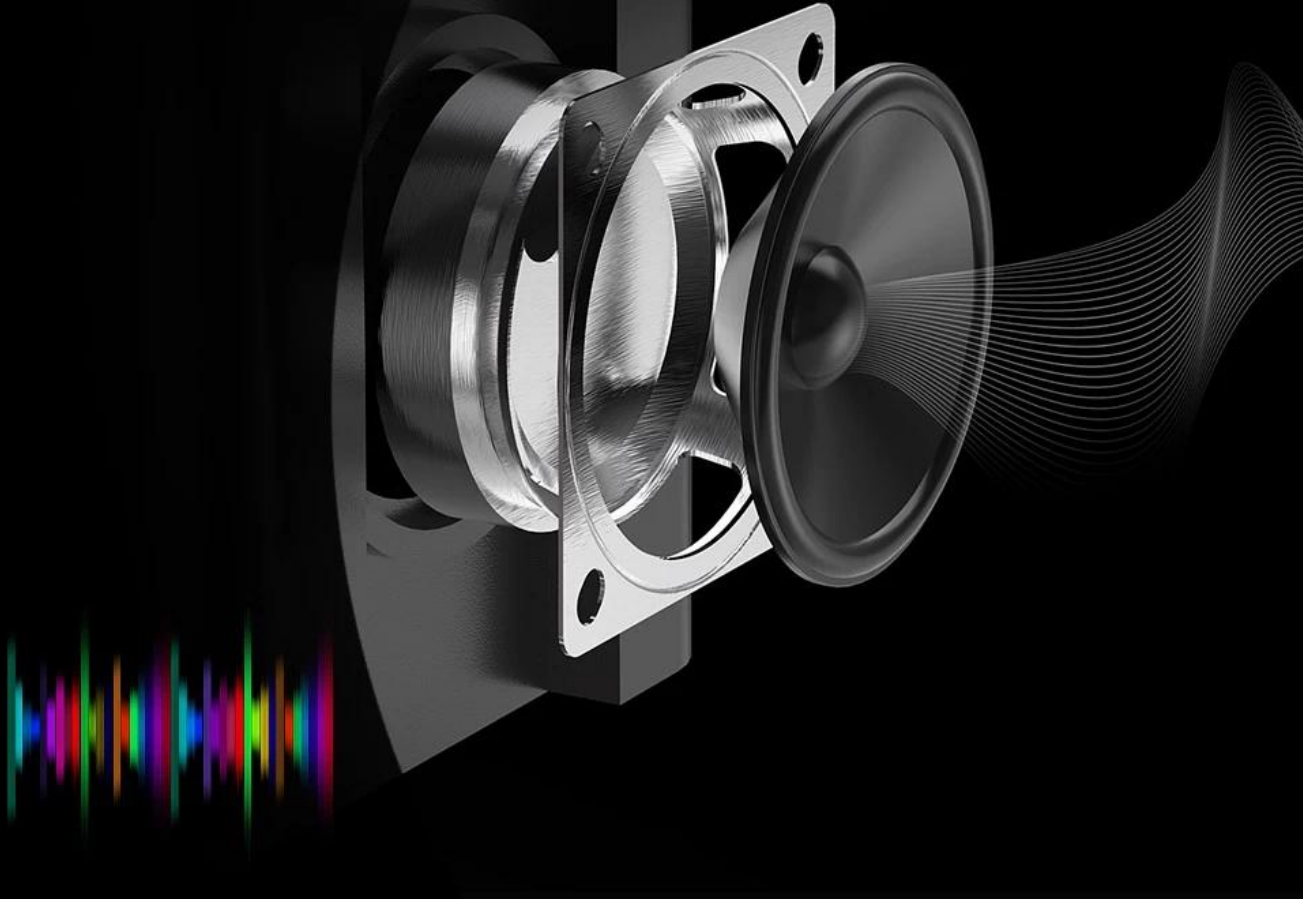

Hear Every Whisper and Explosion