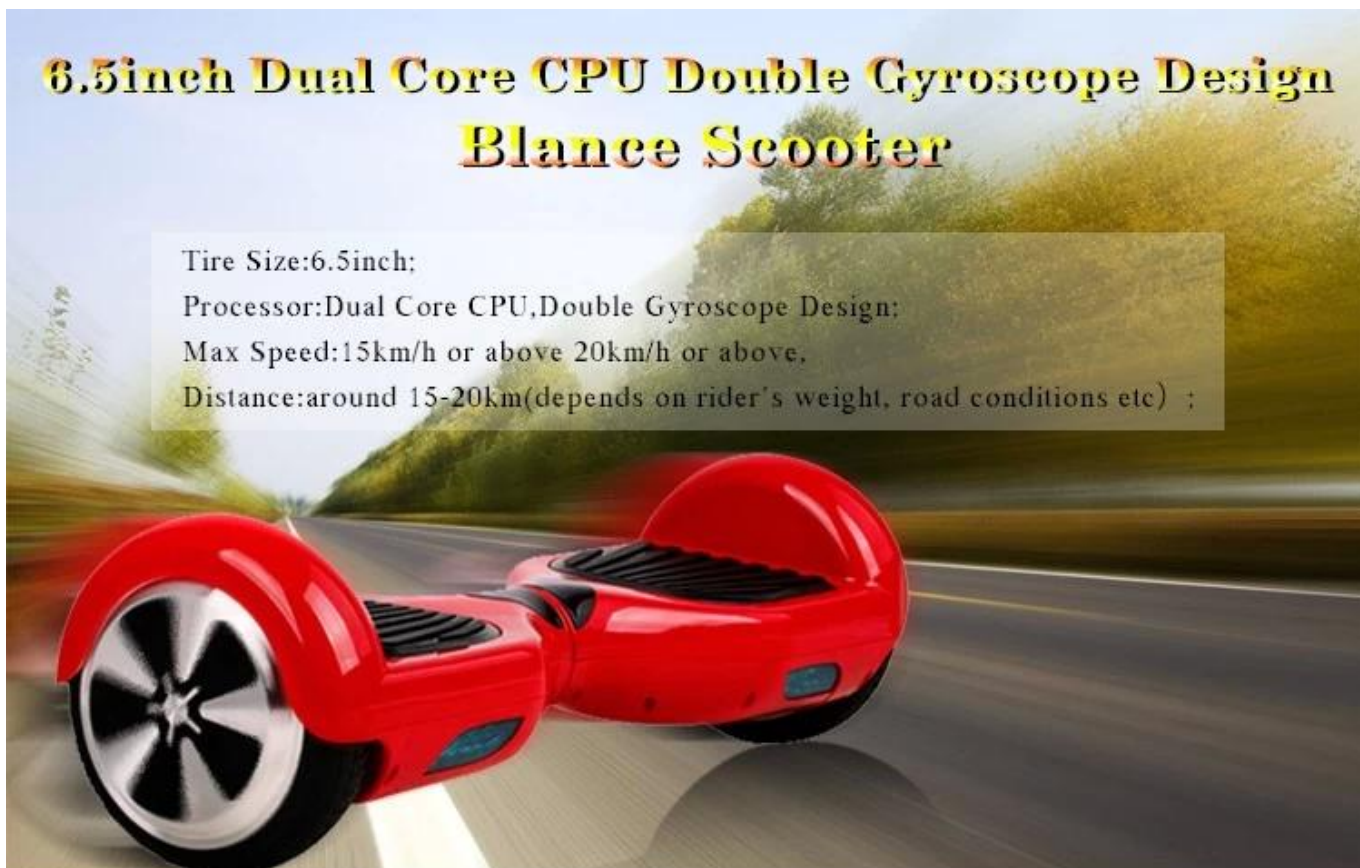

6.5inch CPU Dual Core Podwójne Żyroskop New Design Balans Skuter

6.5inch Dual Core CPU Double Gyroscope Design Balance Scooter

Tire Size:6.5inch;

Processor: Dual Core CPU, Double Gyroscope Design;

Max Speed: 15km/h or above 20km/h or above,

Distance: around 15-20km (depends on rider's weight, road conditions etc) ;

Dual Core CPU, Double Gyroscope Design

36V*4.4AH (158WH) Lithium battery

Max Speed:15km/h or above 20km/h or above,
Distance:around 15-20km(depends on rider's weight, road conditions etc) ;
- 10°C-40°C (recommended at 10°C-30°C)