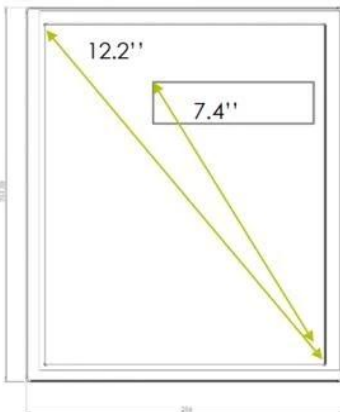

What is Electronic Shelf Label

Electronic shelf label (ESL) is an electronic display device that can replace traditional paper price tags on shelves. Each ESL is connected to the mall computer database through the network, and the products information such as the latest price is displayed through the screen of the ESL.

First LCD Label
The first ESL appeared in Europe

LCD Label was used by METRO
The second largest retailer in the world

ESL Widely Use
ESL are available in more than 50 countries over the world. More than 24,000 supermarkets. Like Carrefour, Walmart, etc

ESL Fast Growing
Total shipments amount will be up to 100 million in 2018. Market scale will be around 14 Billion USD

Larger size 7.5&12.2inch ESL