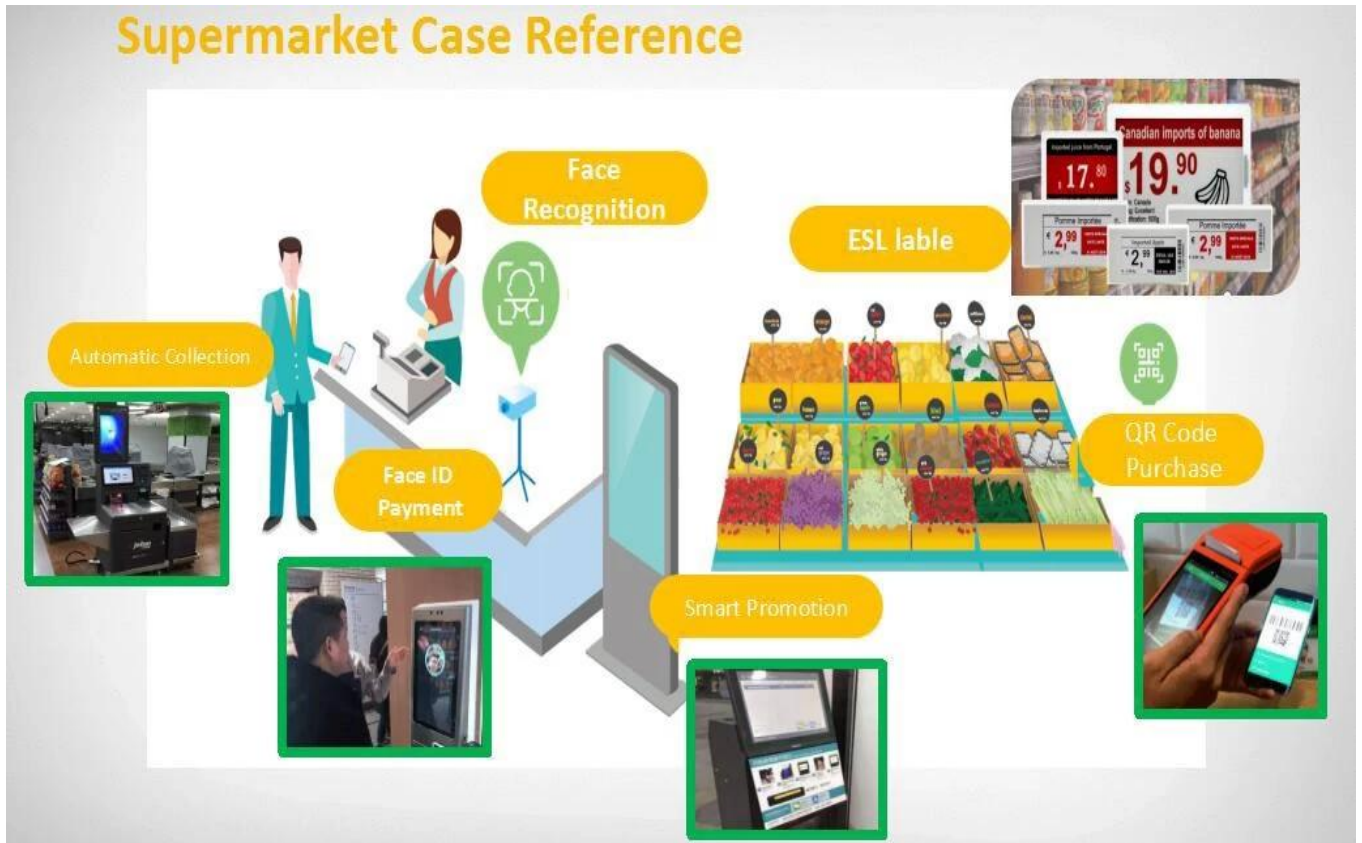

Zestaw demonstracyjny ESL z systemowym oprogramowaniem przykładowym na półce o wymiarach 2,1 / 2,9 / 4,2 cala

What is Electronic Shelf Label

Electronic shelf label (ESL) is an electronic display device that can replace traditional paper price tags on shelves. Each ESL is connected to the mall computer database through the network, and the products information such as the latest price is displayed through the screen of the ESL.

First LCD Label
The first ESL appeared in Europe

LCD Label was used by METRO
The second largest retailer in the world

ESL Widely Use
ESL are available in more than 50 countries over the world. More than 24,000 supermarkets. Like Carrefour, Walmart, etc

ESL Fast Growing
Total shipments amount will be up to 100 million in 2018. Market scale will be around 14 Billion USD

Larger size 7.5&12.2inch ESL

Supermarket Solution