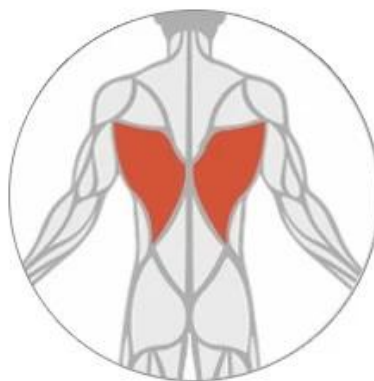

Back muscles

30-60sx3times

If you feel unwell, please stop immediately. For more usage methods, please read the instructions

---