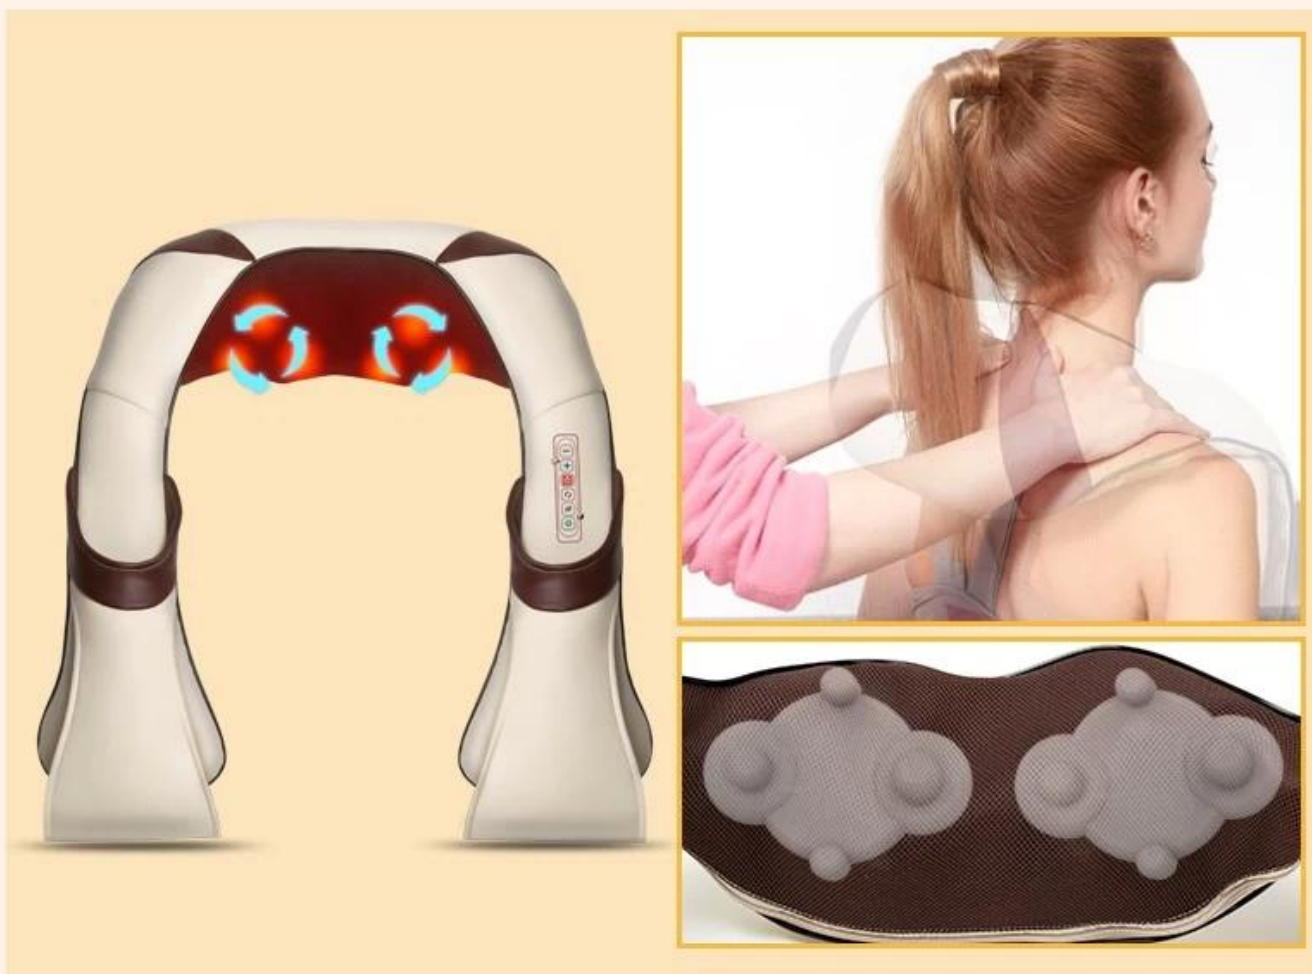

Zdrowy elektryczny masażer do masażu pleców i akupresury ugniatający szyję, ramię, do domowego biura i samochodu

01

Kneading massage with 8 massage balls