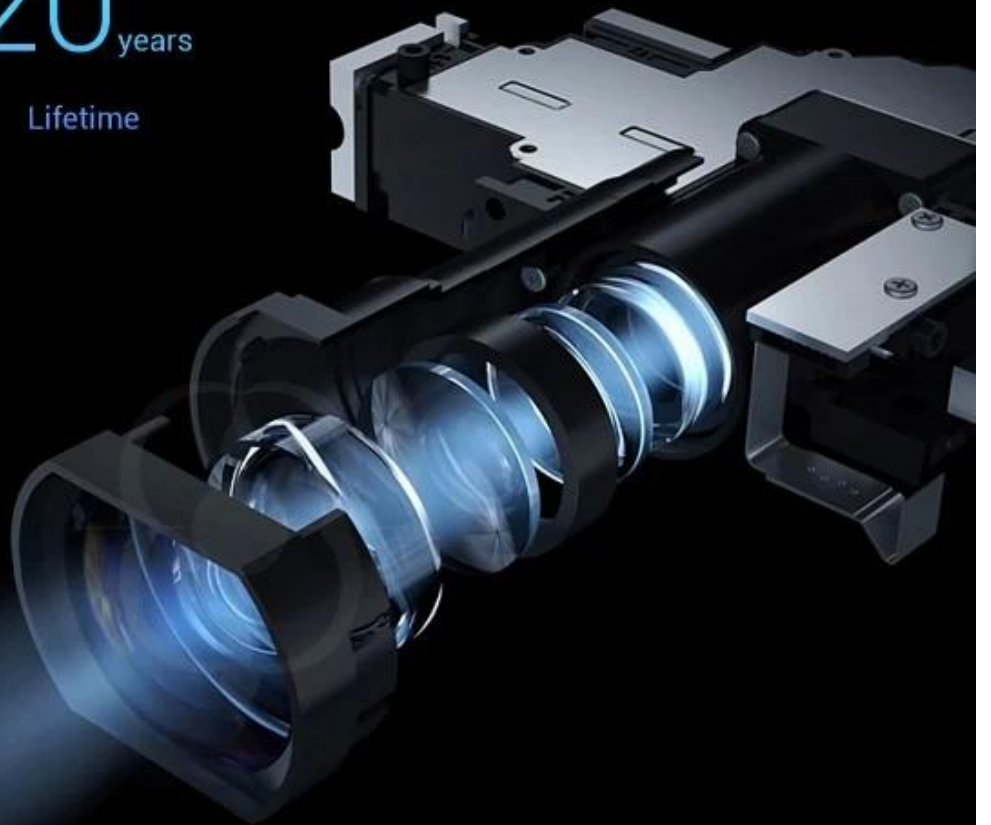

# Real 200 Lumen, High Brightness

Viewers watch videos clearly even if cast in daytime (indoors),  
30,000 hours life-time LED light source (RGB)

4 Hours

Playtime

20 years

Lifetime