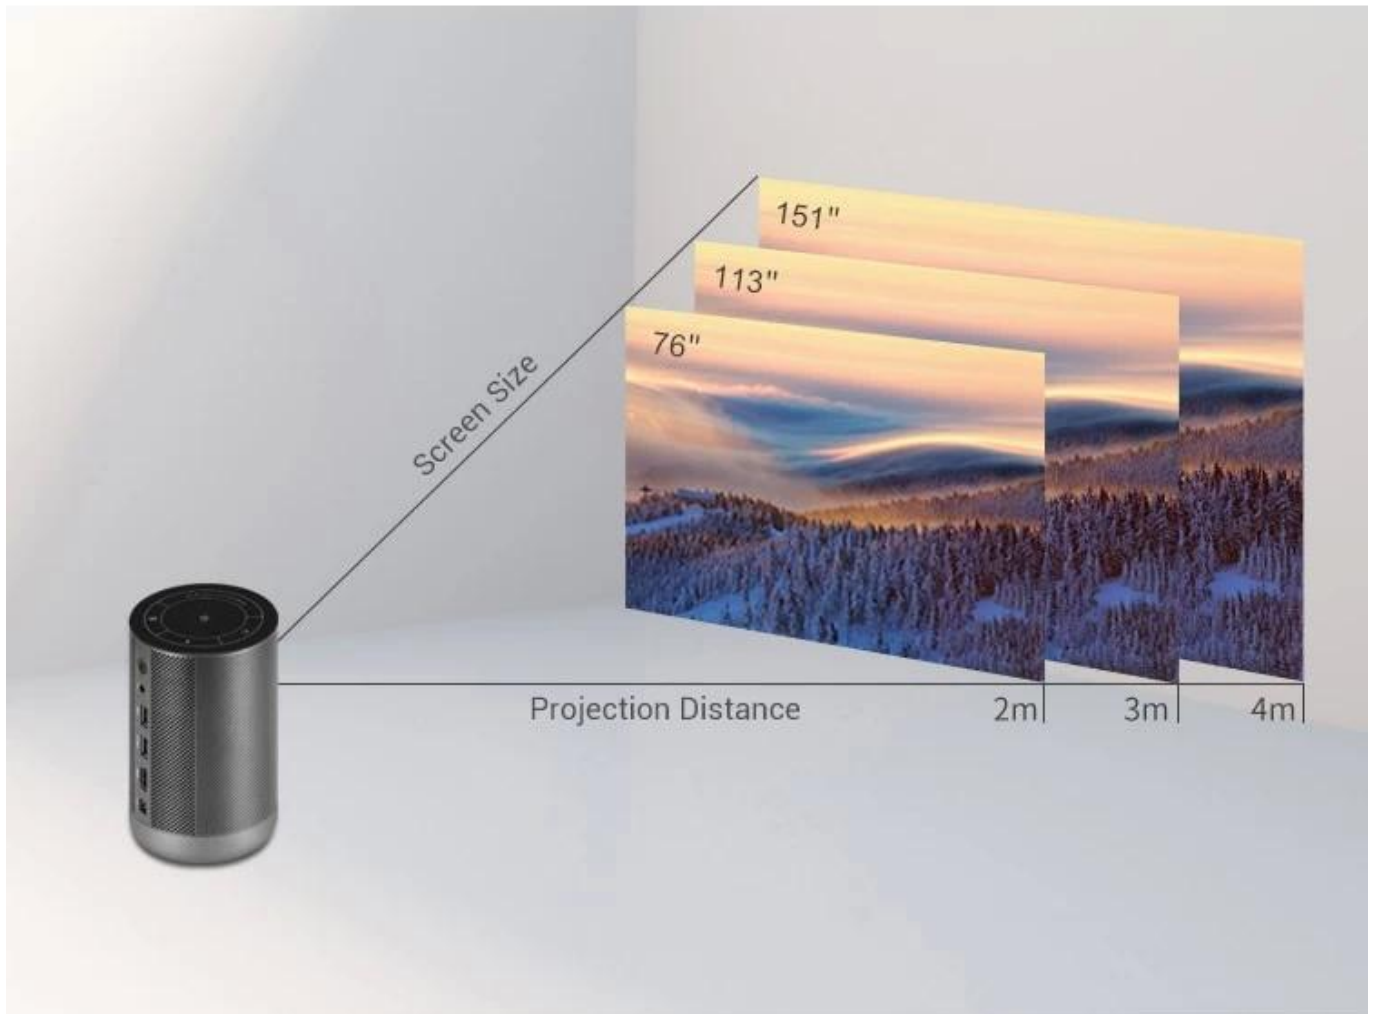

1.2:1 Digital Short Throw Ratio

Support 0.2 – 8 meters cast (10 – 300 inch),
Recommend 1-3 meters cast (40 – 120 inch)