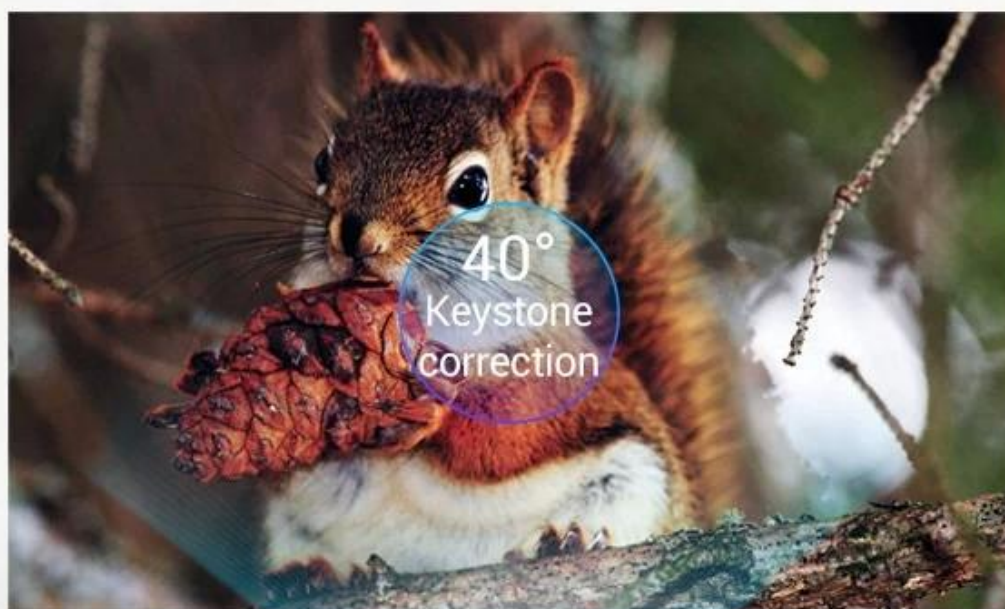

40° Automatic Keystone Correction

With digital keystone correction technology, instant snappy square screen.