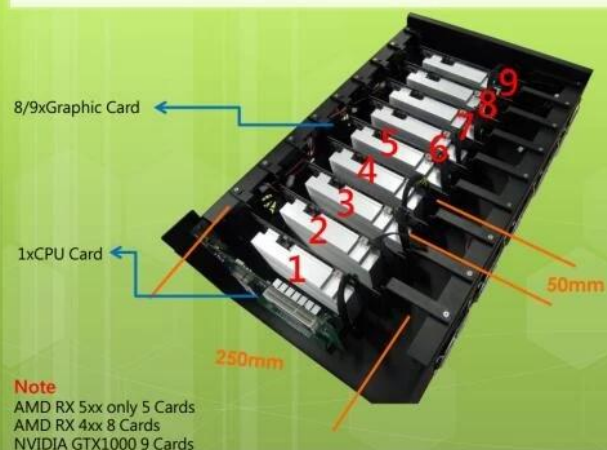

Graphic Card