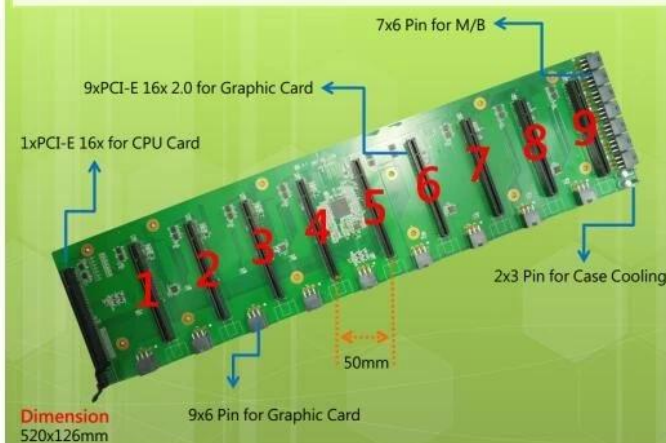

# Dostarcz maszynę górnictwą w magazynie

CPU	1150
Graphic Card <b>Optional</b>	RX570 /RX580 /RX460/RX470/1060 /1070 3G/4G/6G/8G
Motherther	H81BTC Suport 16PCS Graphic Card
HDD	SSD 120GB
Memory	DDR4 8GB
Keyboard	Connect
Power Supply	1600W
Miner Machine	Including 8PCS 6GB VGA Card
Display	17.5inch -19inch
Other	Optional DIY Function

### Graphic Card