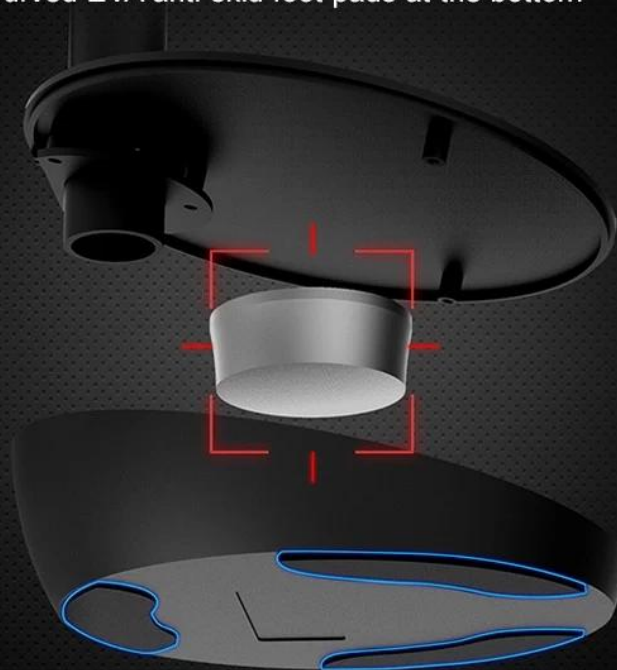

Mikrofon stacjonarny USB do występów na żywo

Two-color optional

black

white

Increased anti-skid design

- More stable body
- Stable placement
- More securely
- Base built-in metal weights
- Curved EVA anti-skid foot pads at the bottom

Multi-angle adjustment

Adjust the height of the stand up and down and the front and rear position of the microphone according to your needs,
Comfortable karaoke mode

Dual-capacity microphone core design