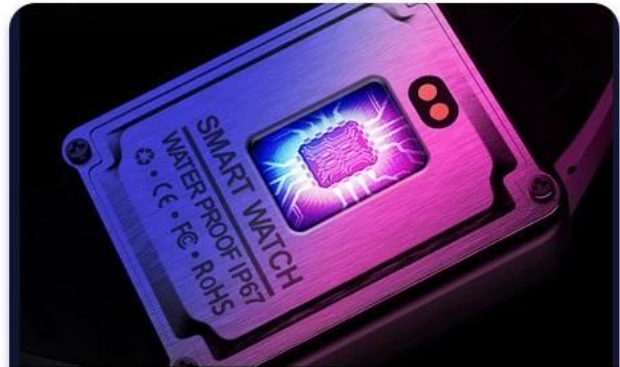

W37 Profesjonalne bluetooth i inteligentna bransoletka o długim czasie czuwania

S P O R T · S M A R T

SPORT W37

Colorful HD Sports Watch

HD dynamic colorful

Multiple sports mode

24h Heart rate monitor

Sleep monitoring

Products Features

COLORFUL HD SPORTS WATCH

Colorful sreen

Powerful CPU

Multiple sports mode

Precise heart rate

IP67 waterproof

Magnetic charging