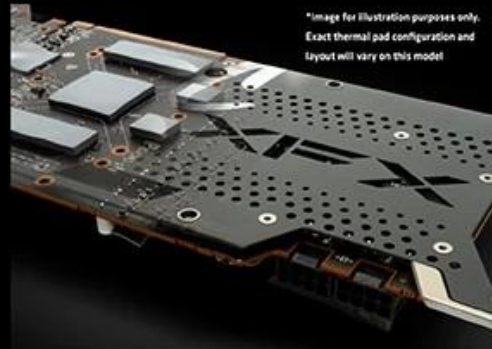

## AIRFLOW AND AESTHETICS

Finding the balance between a good looking card and maximizing it's performance is an art. Where we could improve airflow, we did it, we opened it up while keeping the design clean and cool.

## XFX GHOST THERMAL AND COOLING TECHNOLOGIES

XFX's all new Ghost Thermal design cools your GPU better than ever before. Our new design features a straight through airflow venting to significantly improves cooling and compliments open design of the Ghost Thermal floating shroud design. Our new 13 blade fans increase total air flow and provides long lasting quieter operation.

## MAXIMIZED THERMAL PADDING

XFX maximizing the cooling effectiveness of our cards by increasing the number of thermal padding throughout the card. This includes thermal pads on VRM's, Memory, and GPU on both sides of the PCB. Ensuring stable high quality performance.