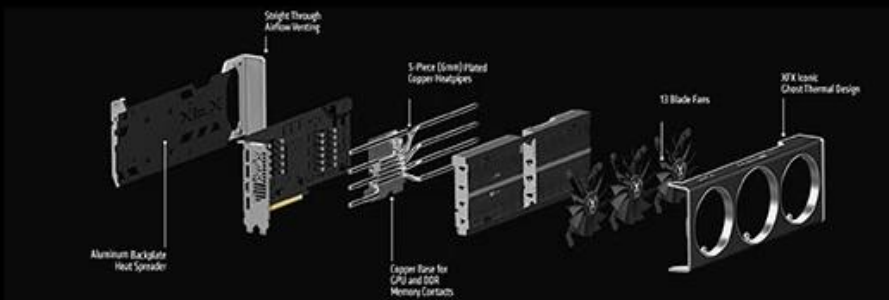

XFX GHOST THERMAL AND COOLING TECHNOLOGIES

XFX's all new Ghost Thermal design cools your GPU better than ever before. Our new design features a straight through airflow venting to significantly improves cooling and compliments open design of the Ghost Thermal floating shroud design. Our new 13 blade fans increase total air flow and provides long lasting quieter operation.