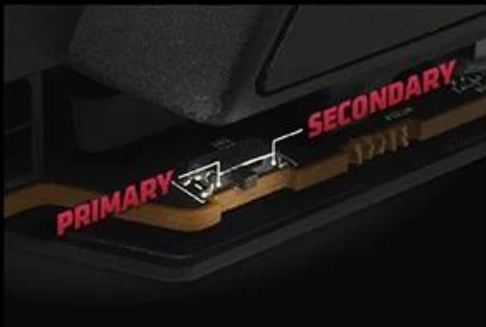

## AIRFLOW AND AESTHETICS

Finding the balance between a good looking card and maximizing it's performance is an art. Where we could improve airflow, we did it, we opened it up while keeping the design clean and cool.

## MAXIMIZED THERMAL PADDING

XFX maximizing the cooling effectiveness of our cards by increasing the number of thermal padding throughout the card. This includes thermal pads on VRM's, Memory, and GPU on both sides of the PCB. Ensuring stable high quality performance.