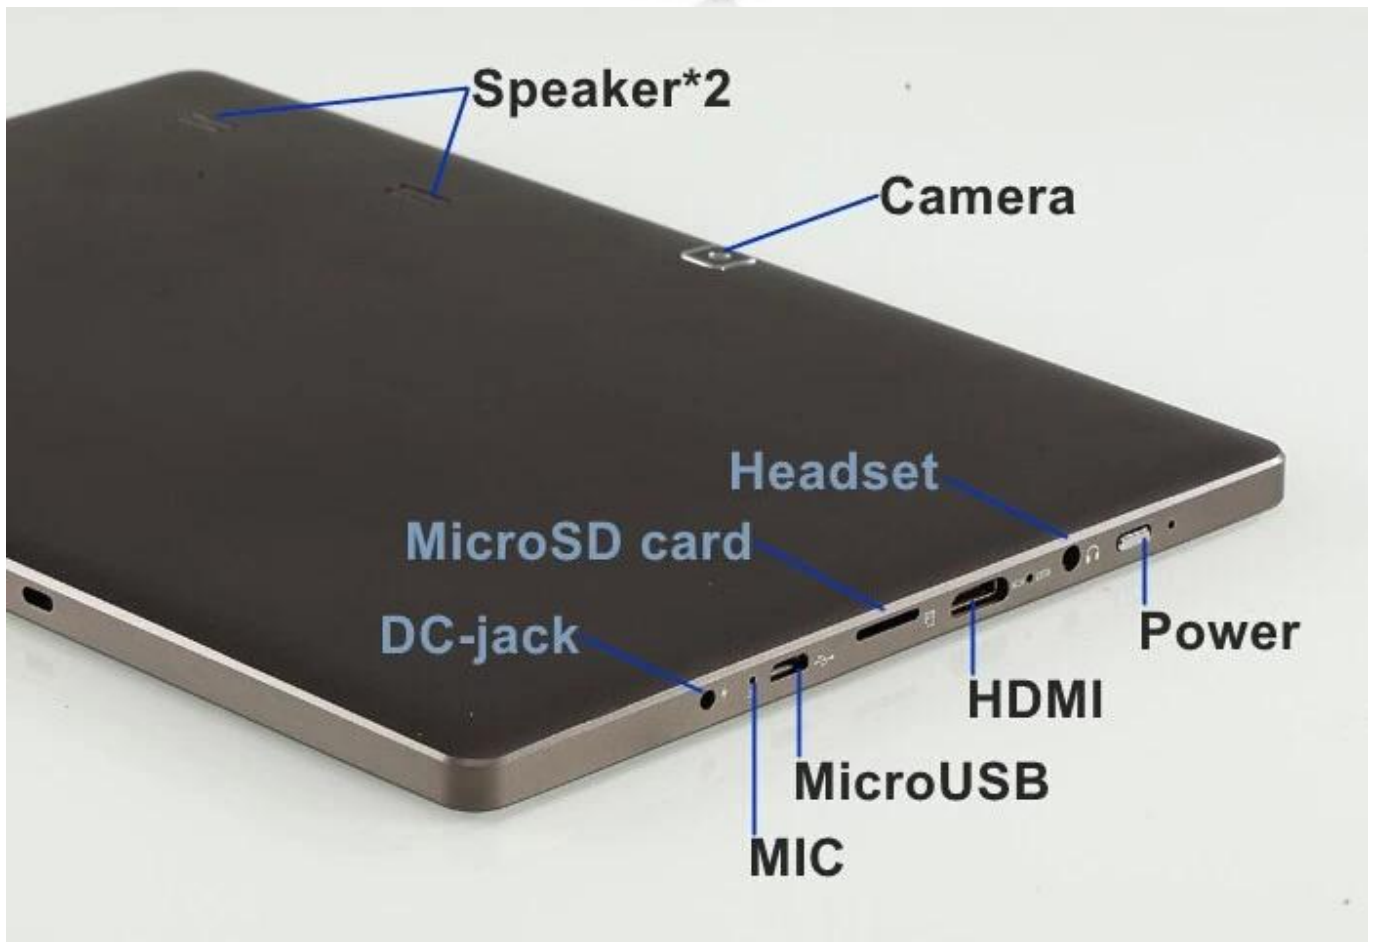

10.1 inch BAYTRAIL-T Z3735E Quad Core 1G 16G 800*1280 IPS Windows Tablet with WIFI Bluetooth GPS

Product Description:

1. Chipset: BAYTRAIL-T Z3735E quad core

2. Memory: 1G 16G

3. Resolution: 1280*800 IPS

4. Support WIFI Bluetooth GPS

chipset	BAYTRAIL-T Z3735E 1.33-1.83MHZ
operating system	Win 8.1
Memory	1G DDR3 memory
flash storage	Underground 16
TF	MicroSD card, supports up to 32G
Screen	Capacitive five-point touch screen
Screen Resolution	800*1280 IPS
screen size	10.1
camera	2 million in the front/2 million in the rear
wireless network	Supports 802.11 b/g/n
3G frequency	support 3G USB adapter adds 20USD (WCDMA: 2100 Optional: WCDMA: 850M/900M/1900M)
Global Positioning System	Yes
Bluetooth	Yes
Gravity sensor	Yes
USB	Mini USB flash drive
HDMI	yes
Headphones/microphone	support
music/movies	Support MP3, WMA, MP2, OGG, AAC, M4A, MA4, FLAC, 3GP, WAV, etc.
Flash player/photo	Support JPG, BMP, PNG, GIF, etc. (authorization required)
language	multi-lingual
color	white
adapter	DC9V2A available in Europe/America
Battery Type	8000MAH
Product Size	258mm*172mm*9.7mm

picture:

10.1"IPS SCREEN 1280*800P HD resolution

3G/WIFI

similar product: [Windows tablet](#)

Our smartphones: [Android smartphone](#), [Android touch smartphone](#)