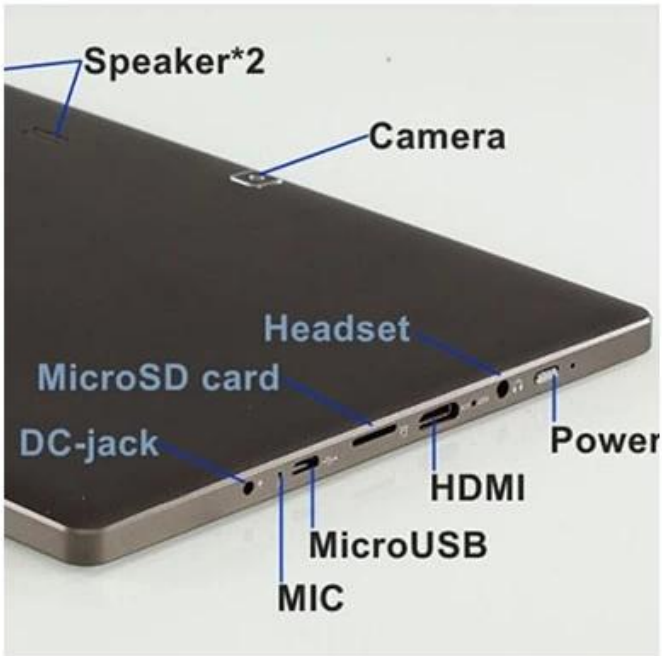

10.1-inch BAYTRAIL-T Z3735E Quad-core 1G 16G 800×1280 supports WIFI GPS Bluetooth IPS tablet

Product Description:

- 1. Chipset: BAYTRAIL-T Z3735E quad-core**
- 2. Memory: 1G 16G**
- 3. Resolution: 1280*800 IPS**
- 4. Support: WIFI Bluetooth GPS**

chipset	BAYTRAIL-T Z3735E 1.33-1.83MHZ
operating system	Windows 8.1
Memory	1G DDR3 memory
flash storage	16G
TF	MicroSD card, supports up to 32G
Screen	Five-point capacitive touch screen
Screen Resolution	800*1280 IPS
screen size	10.1 inches
camera	2 million in the front/2 million in the rear
wireless network	Support 802.11 b/g/n
3G frequency	Support 3G USB adapter plus 20USD (WCDMA: 2100 optional: WCDMA: 850M/900M/1900M)
Global Positioning System	support
Bluetooth	support
Gravity sensor	support
USB	support
HDMI	support
Headphones/microphone	support
music/movies	Support MP3, WMA, MP2, OGG, AAC, M4A, MA4, FLAC, 3GP, WAV, etc.
Flash player/photo	Support JPG, BMP, PNG, GIF, etc. (authorization required)
language	multi-lingual
color	White
adapter	DC9V2A available in Europe/America
Battery Type	8000MAH
Product Size	258mm*172mm*9.7mm

picture:

IPS screen, 1280*800 pixels

similar product: [Windows Tablet](#)

Our smartphones: [Android Smartphone](#), [Android Touch Smartphone](#)