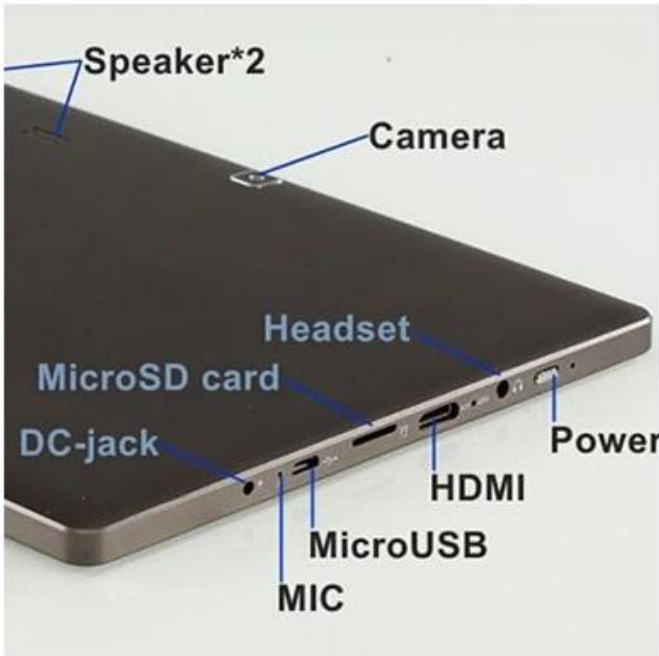

## 10.1 inch internet windows tablet pc with 1280\*800 IPS screen 2G+32G GPS WIFI BT

Chipset	BAYPRAIL-T Z3735D 1.33-1.86MHZ
OS	win8
RAM	DDR3 2G
Storage Flash	32G
TF	MicroSD card, Support Maximum 32G
Screen	Capacitive five point touch screen
Screen Resolution	1280*800 IPS
Screen size	10.1"
Camera	Front 2.0M/Rear 2.0M
Wi-Fi	802.11 b/g/n
3G Frequency	support 3G Dongle add 20USD (WCDMA: 2100MHZ Optional:WCDMA:850M/1900M)
GPS	Yes
Bluetooth	yes
Gravity sensing	Yes
USB	Mini USB
HDMI	YES
Headset/MIC	Support
Music /Movie	Support MP3,WMA,MP2,OGG,AAC,M4A,MA4,FLAC,3GP,WAV
Flash player/Photo	JPG、BMP、PNG、GIF ect (need license)
Language	Multi-language
Color	black
Adapter	DC9V2A Optional EU/US
Battery Type	6000MAH

**Picture:**

3G/WIFI

10.1"IPS SCREEN 1280\*800P HD resolution

178°  
IPS

10.1"

IPS

Win8

wifi

3D

HDMI

10.1"