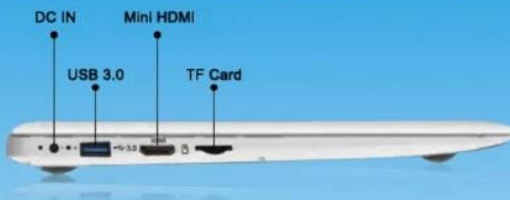

Our Product

Full functions