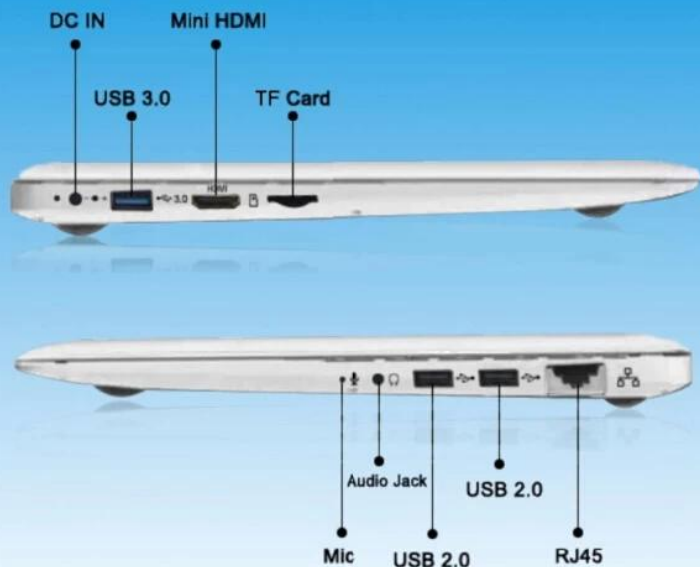

**USB Charging** 5.0V 2.5A

**Battery** 3.8V/10000mAH

**Dimension** 351\*232\*17mm

**Status** MP over 100K

**Packing & Accessories** *adapter, USB CABLE, Manual, gift box.*

**OS** *Windows 10 USD15/PC ;*

Macbook Air style

1480g body weight

Build in RJ45 port,  
makes connection  
more convenient  
and stable

USB2.0\*2, USB3.0\*1,  
Mini HDMI\*1, TF  
Card\*, RJ45\*1, DC  
IN\*1, Audio Jack\*1,  
Mic\*1

Support 2.5" SATA  
HDD, up to 2TB