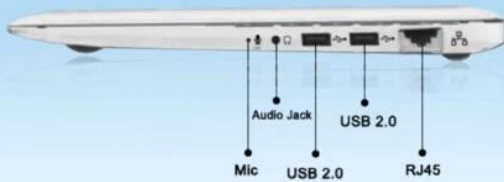

Support 2.5" SATA
HDD, up to 2TB

Our Product

Full functions

Other

Castrated

VS

Our products are good for others:

8 inch tablet projector , Karaoke player , 9.6inch tablet