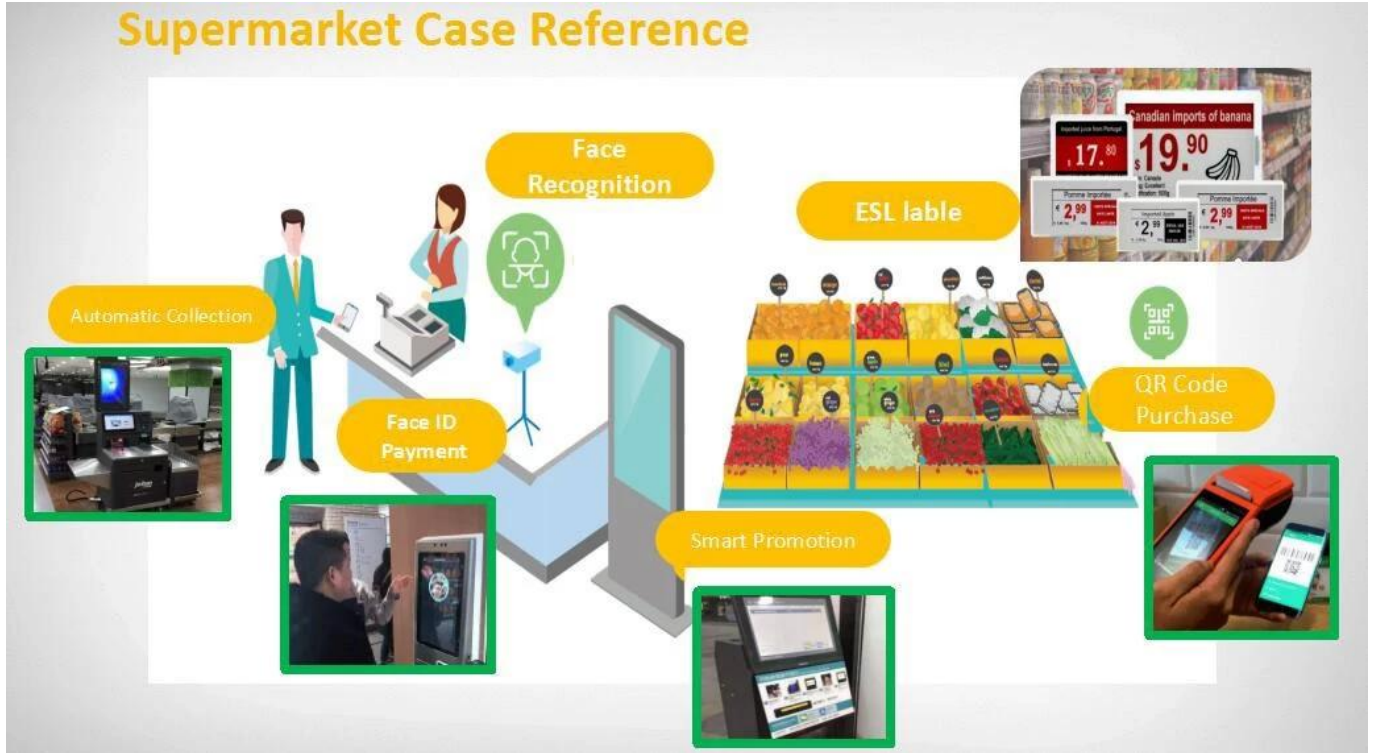

2.13-inch electronic paper display ESL shelf label

Supermarket Case Reference

What is Electronic Shelf Label

Electronic shelf label (ESL) is an electronic display device that can replace traditional paper price tags on shelves. Each ESL is connected to the mall computer database through the network, and the products information such as the latest price is displayed through the screen of the ESL.