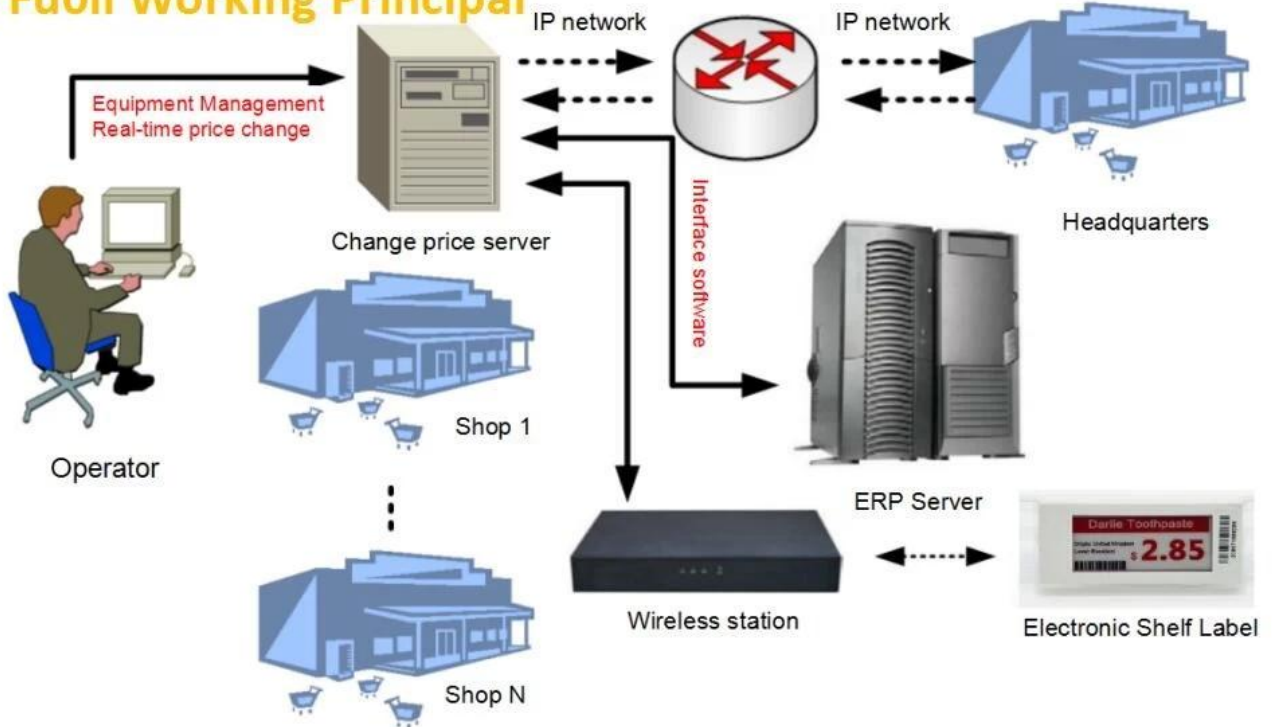

# ESL Smart Working Principal

- 
**Easy to USE**  
 The software is designed to meet the needs of different users.
- 
**Station Coverage**  
 One station cover 3500pcs SKU, Area
 

- 
**Price Change**  
 Price change from Headquater, less Labor, less mistake.