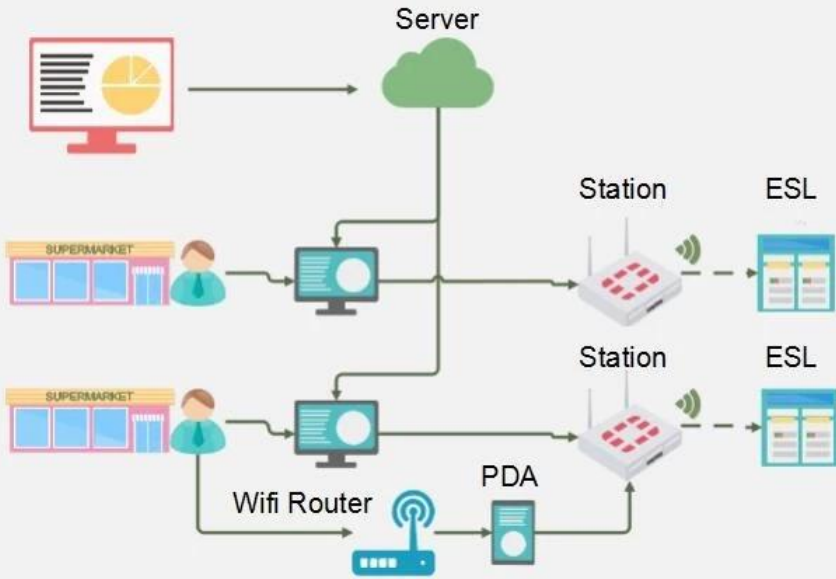

# ESL Smart Working Principal

- 
**Easy to USE**  
 The software is designed to meet the needs of different users.
- 
**Station Coverage**  
 One station cover 3500pcs SKU, Area
 

- 
**Price Change**  
 Price change from Headquater, less Labor, less mistake.