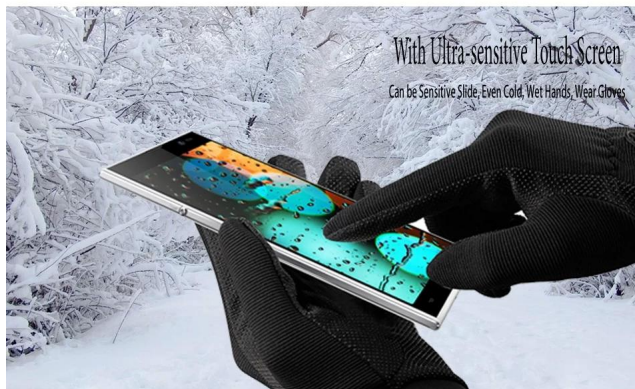

# V3 Plus

CPU: MTK6592 Octa Core  
 Resolution: 5.0 1280\*720 IPS  
 RAM: 2GB, Storage Flash: 16GB  
 Support 3G, GPS, WIFI, Bluetooth.

Have high Speed Octa Core Chipset

Ultrn-thin Ultrn light Fuselage

6.5mm 128g

V3 Plus Camera use the latest technology to take pictures, Stat, focus, take pictures almost on the one step. Front Camera 5.0MP, Rear Camera 13.0MP, let you record every Beautiful moment, anytime, anytime, anywhere.

5.0inch 1280\*720IPS Screen, Support Stereo, Massive High-Definition Movies, Let You Enjoy Visual Feast

With Ultra-sensitive Touch Screen  
 Can be Sensitive Slide, Even Cold, Wet Hands, Wear Gloves