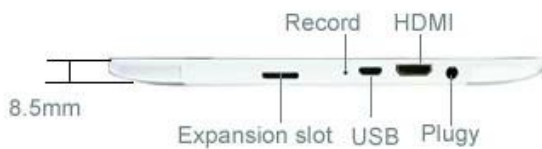

8inch 1024*768 IPS 1G+16G A31S Quad core tablet pc

Product Description:

Chipset	A31S Quad Core 1GHz
OS	Android 4.2
RAM	1GB DDR3
Storage Flash	16GB
TF	MicroSD card, Support Max 32G
Screen	Capacitive G+G 10point Touch
Screen Resolution	1024*768 IPS
Screen size	8"
Camera	Front0.3M/Real 2.0M
Wi-Fi	802.11 b/g/n
3G Frequency	Support 3G USB Dongle
Bluetooth	Yes, v4.0
Gyroscope sensor	Yes
light sensor	Yes
Gravity sensing	Yes
HDMI	Yes
USB	Micro USB(OTG)
Headset/MIC	3.5mm
APP	File Manager,Google Search, Browser,Gallery,Clock,Calculator, Calendar,Email,etc
Ebook	ANSI UNICOD E TXT PDF HTML FB2 PDB EPUB etc
Music/Movie	MP3 WAV OGG AAC WMA FLAC RM AVI RMVB MP4 MPG MPEG FLV...
Photo	JPEG BMP GIF PNG
Language	Multi-language
Color	black/white
Adapter	5V/2A Optional US
Battery Type	4800mAh/3.7V
Accessories	1*gift box 1*user manual 1*charger 1*USB cable

Picture:

ONDA V813S

Have Faith and Expect the Best

Latest processor architecture

ARM in the history of the highest power ratio V813s full integration into the annals A31S quad-core tablet , the latest A7 ARM -based quad-core architecture , faster, more responsive, is the most advanced and most energy-efficient flat-panel processor. 1GB DDR3 ultra-fast memory , allowing faster data processing

The second generation smart backlight technology

Smart PMU

DVFS

8.5mm ultimate slim body , Extreme Challenge

8.5mm slim 8.0 inches Tablet PC is one of the thinnest , or even 4 also slim 10 percent Ipad.G+G diamond glass panel , screwless overall design, seamless grade watches , the appearance of the world's most advanced casting process