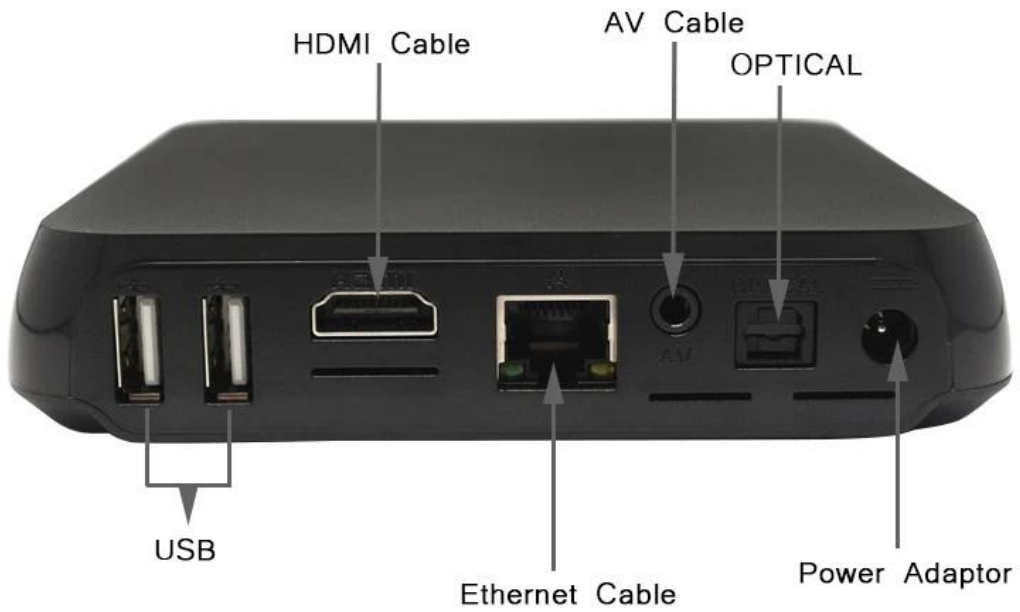

**Amlogic Chip S812 Quad Core 2.0 Main  
Frequency 2GB 8GB HDMI 1.4B Android 4.4  
TV Box M8S**

## Chipset & Memory

Amlogic S812 Quad core Cortex A9r4 2GHz  
Octo-core Mali-450MP GPU  
2GB DDR3 SDRAM & 8GB NAND FLASH

**Android 4.4**

# Show Detail

**Size: 128.5\*128.5\*30mm**