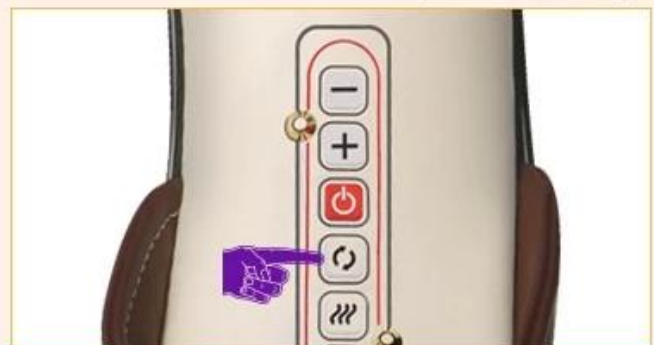

Press again, inverse massage