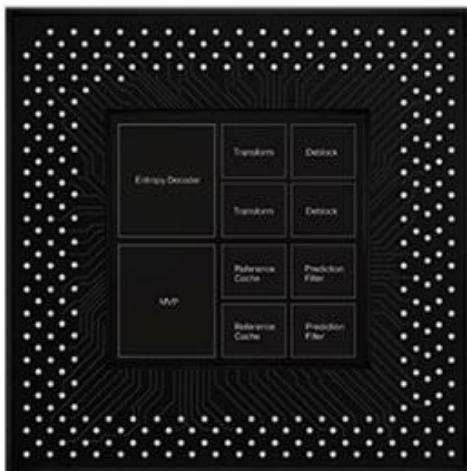

# Intel Chipset Z3735 Quad-Core Intel Android Dual System TV Box

## Android TV BOX

Bay Trail-T CR Z3735F  
Quad Core 1.83GHz Intel

## Chipset & Memory

BayTrail-T CR Z3735F

Quad Core 1.83GHz

2GB+32GB ( option 2GB+16GB

2GB+64GB,2GB+128GB)

Android 4.4

W 8.1

## Product Details

---

102\*98\*16.3mm