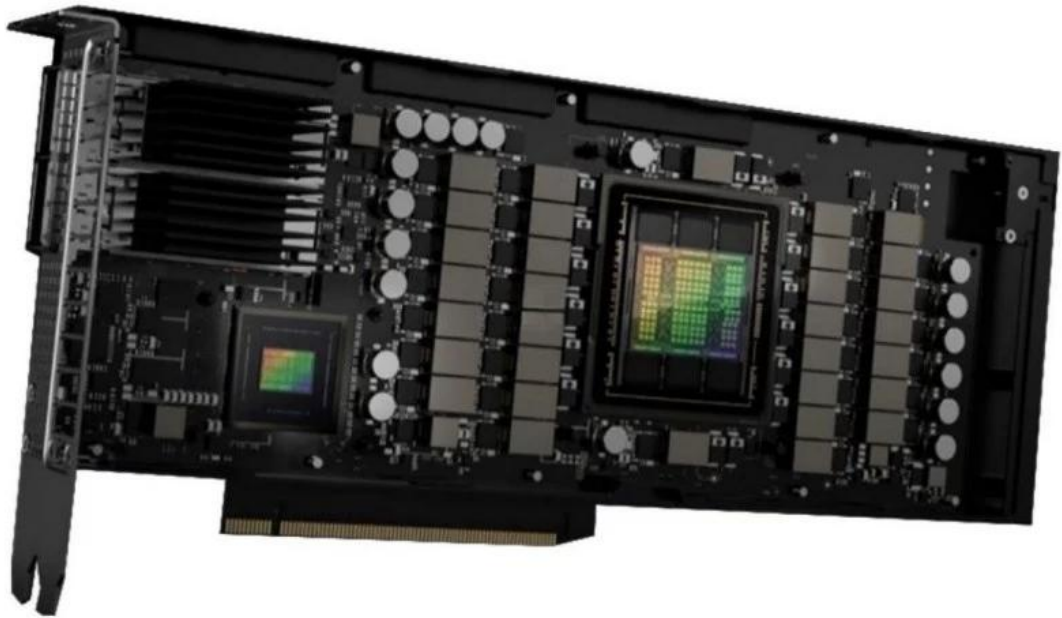

Leadtek NVIDIA H100 CNX 80GB HBM2e Graphic Card

Product Description

- Popular** graphics cards
- High-performance** graphic cards
- Large memory** video cards
- High profits** graphic card
- Strong computing power** graphic cards

Guarantee:

- 100% Guaranteed Fast shipping
- 100% Guaranteed After-Sales support
- 100% Guaranteed Genuine/Authentic Product
- 100% Guaranteed Factory warranty (International)

Product Description

SYS-821GE-TNHR	8U X13 HGX H100 8GPU (Rear I/O),X13DEG-OAD,CSE-GP801T
EWCS	0%3 YRS LABOR,3 YRS PARTS,1 YR CRS UNDER LIMITED WRNTY
P4X-SPR8468-SRM76-XCC	SPR 8468 2P 48C 2.1G 350W 105MB B(1000)ES 4677
MEM-DR564L-SL01-ER48	64GB DDR5-4800 2Rx4 LP (16Gb)ECC RDIMM
HDS-SUNO-MZQL21T9HCJRA7	Samsung PM9A3 1.9TB NVMe PCIe4x4 U.2 7mm 1DWPD 5YR SED Opal
AOC-CX7660030-STO	Nvidia 900-9X766-003N-ST PCIe 1-port IB NDR200 OSFP Gen5
AOC-653106A-HDAT	MCX653106A-HDAT,CX-6 VPI,HDR,20Gbe,2p,QSFP56,PCIe4x16
SFT-DCMS-SINGLE	SMC System Management Software Suite Node License
SKT-1333L-0000-FXC	SOCKET E LGA4677,E1A XCC CARRIER,DG 1.0,RoHS
AOC-STGS-I2T-O	Std LP 2-port 10G RJ45,Intel X550 (Retail Pack)
GPU-NVHGX-H100-88	NVIDIA DELTA-NEXT HGX GPU Baseboard,8 H100 80GB SXM5
MC0037	ASSEMBLY FEE
MC000E	NONREFUNDABLE EXPEDITED SHIPPING FEE