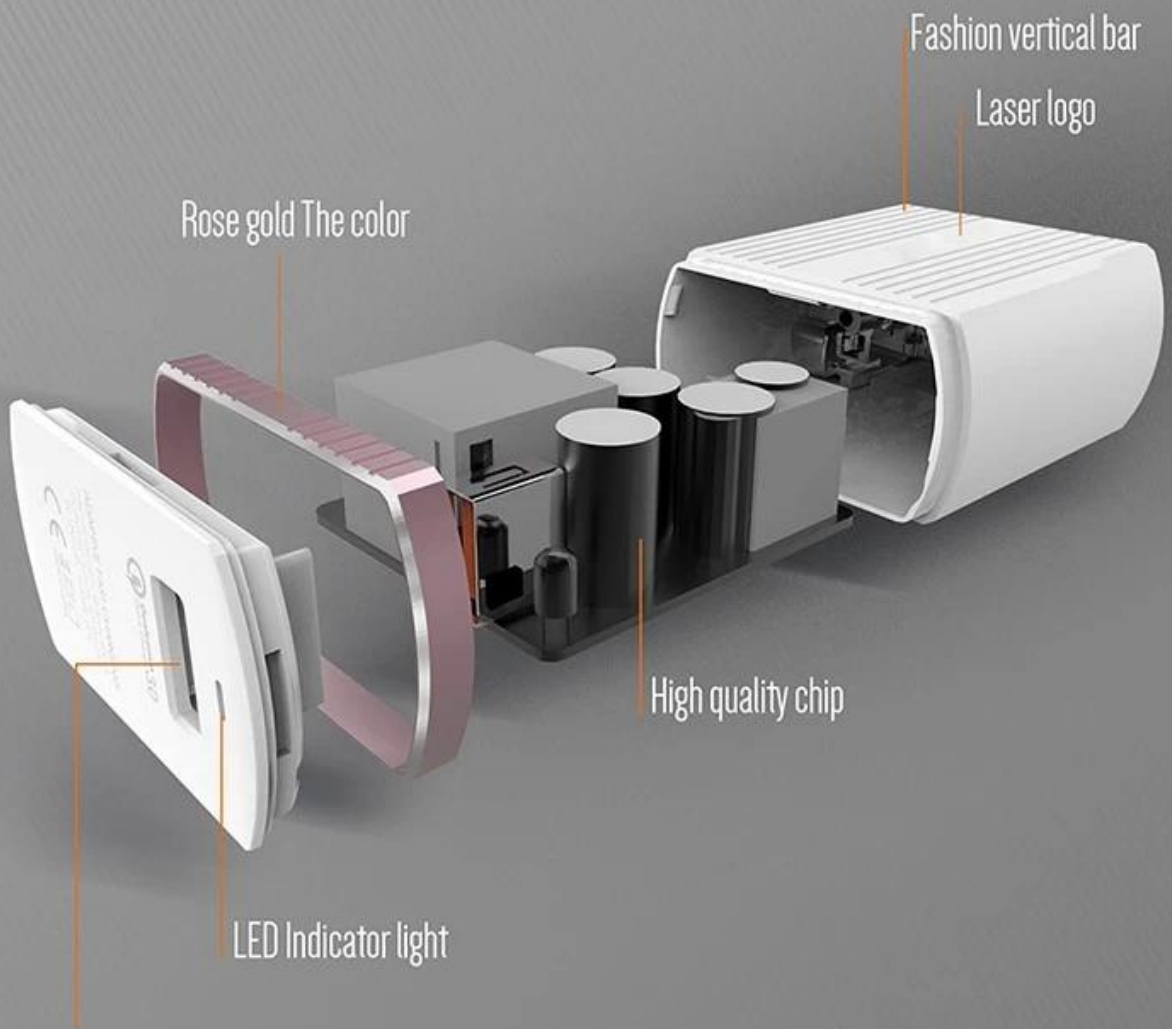

MODEL AC-1805

COLOR DIAMOND GREY

USB PORT 1XQC3.0

TOTAL POWER 18W [MAX]

INPUT 100-240V

SMART CHIP

Take electricity on demand

HEAVY 6

Protections safe and reliable

Short circuit protection

Over input protection

Output overcurrent protection

Overvoltage protection

Overpower protection

Input overcurrent protection

FITCHARGE

Smart Match technology

240V

Input voltage Wide global application
Meet international voltage standard
applicable in different countries

Input : 100-240v 50/60hz 0.8a **output** : dc:3.6v-6v/3a::6v-9v/2a::9v-12v/1.5a (auto max) 18w