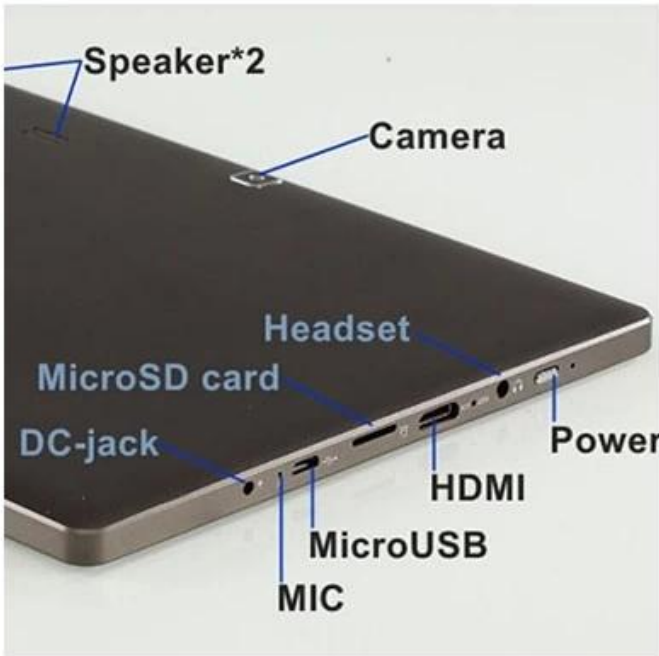

## 10.1 inch internet windows tablet pc with 1280\*800 IPS screen 2G+32G GPS WIFI BT

|                    |   |
|--------------------|---|
| Chipset            | BAYPRAIL-T Z3735D 1.33-1.86MHZ  |
| OS                 | win8  |
| RAM                | DDR3 2G   |
| Storage Flash      | 32G   |
| TF                 | MicroSD card, Support Maximum 32G   |
| Screen             | Capacitive five point touch screen  |
| Screen Resolution  | 1280*800 IPS  |
| Screen size        | 10.1"   |
| Camera             | Front 2.0M/Rear 2.0M  |
| Wi-Fi              | 802.11 b/g/n  |
| 3G Frequency       | support 3G Dongle add 20USD (WCDMA: 2100MHZ<br>Optional:WCDMA:850M/1900M) |
| GPS                | Yes   |
| Bluetooth          | yes   |
| Gravity sensing    | Yes   |
| USB                | Mini USB  |
| HDMI               | YES   |
| Headset/MIC        | Support   |
| Music /Movie       | Support MP3,WMA,MP2,OGG,AAC,M4A,MA4,FLAC,3GP,WAV                          |
| Flash player/Photo | JPG、BMP、PNG、GIF ect (need license)  |
| Language           | Multi-language  |
| Color              | black   |
| Adapter            | DC9V2A Optional EU/US   |
| Battery Type       | 6000MAH   |

**Picture:**

3G/WIFI

10.1"IPS SCREEN 1280\*800P HD resolution

178°  
IPS

10.1"

IPS

Win8

wifi

3D

HDMI

10.1"