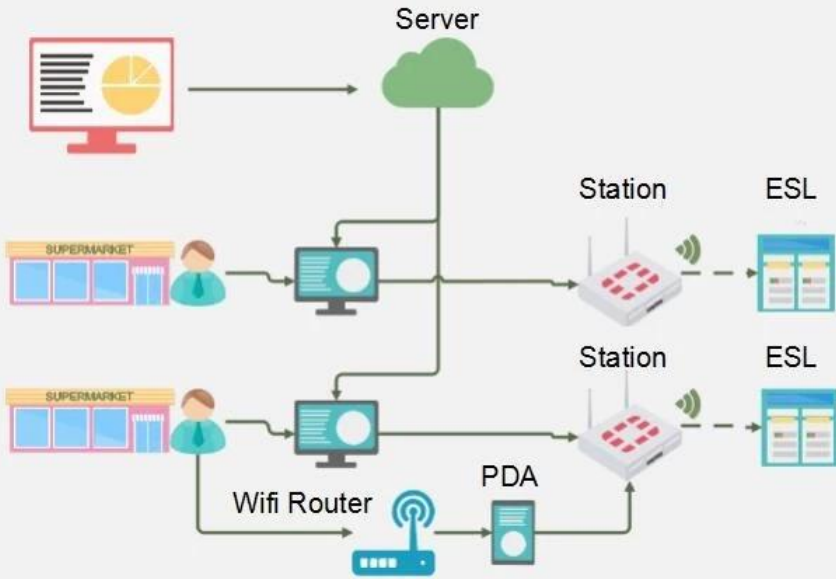

2,9 polegadas supermercado novo varejo esl solução e-ink

ESL Full Working Principal

ESL Smart Working Principal

- 
Easy to USE
 The software is designed to meet the needs of different users.
- 
Station Coverage
 One station cover 3500pcs SKU, Area