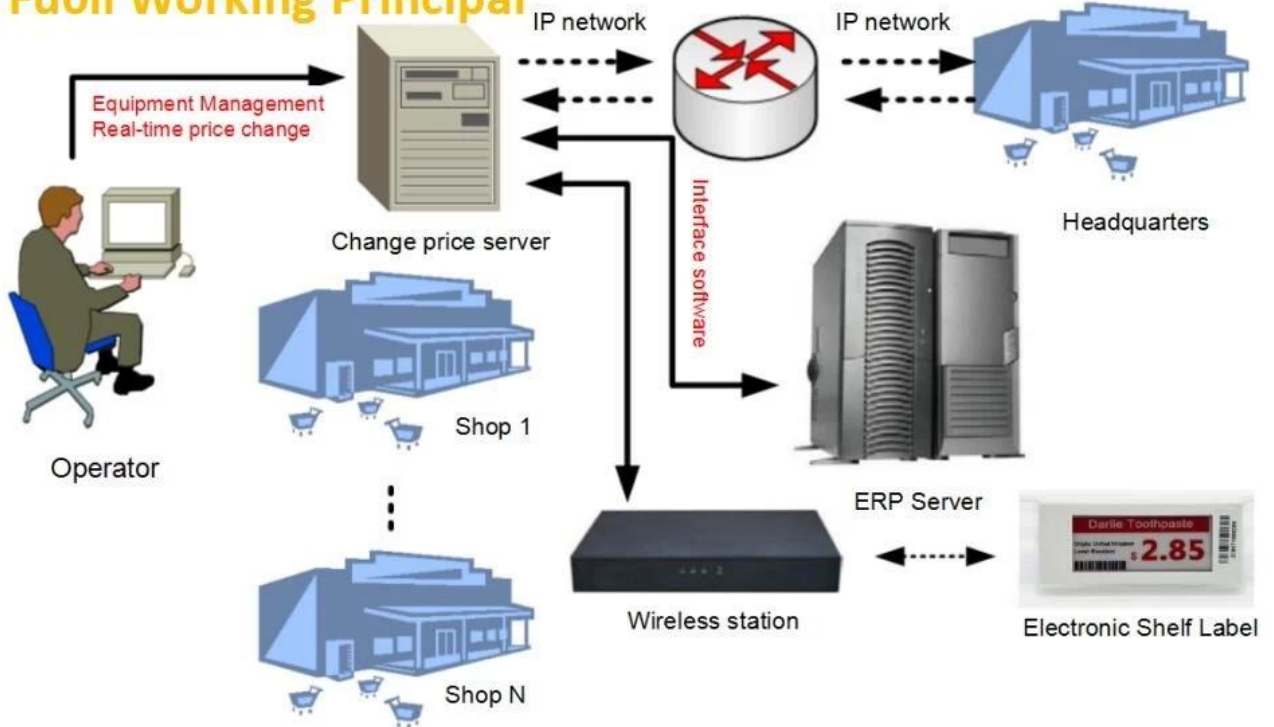

2,9 polegadas supermercado novo varejo esl solução e-ink

ESL Full Working Principal

ESL Smart Working Principal

- 
Easy to USE
 The software is designed to meet the needs of different users.
- 
Station Coverage
 One station cover 3500pcs SKU, Area

- 
Price Change
 Price change from Headquater, less Labor, less mistake.

Small Store Case Reference

ONE STAFF, ONE STORE

Supermarket Case Reference

4.2"

2.9"

2.2"

2.9" tag Size Comparison