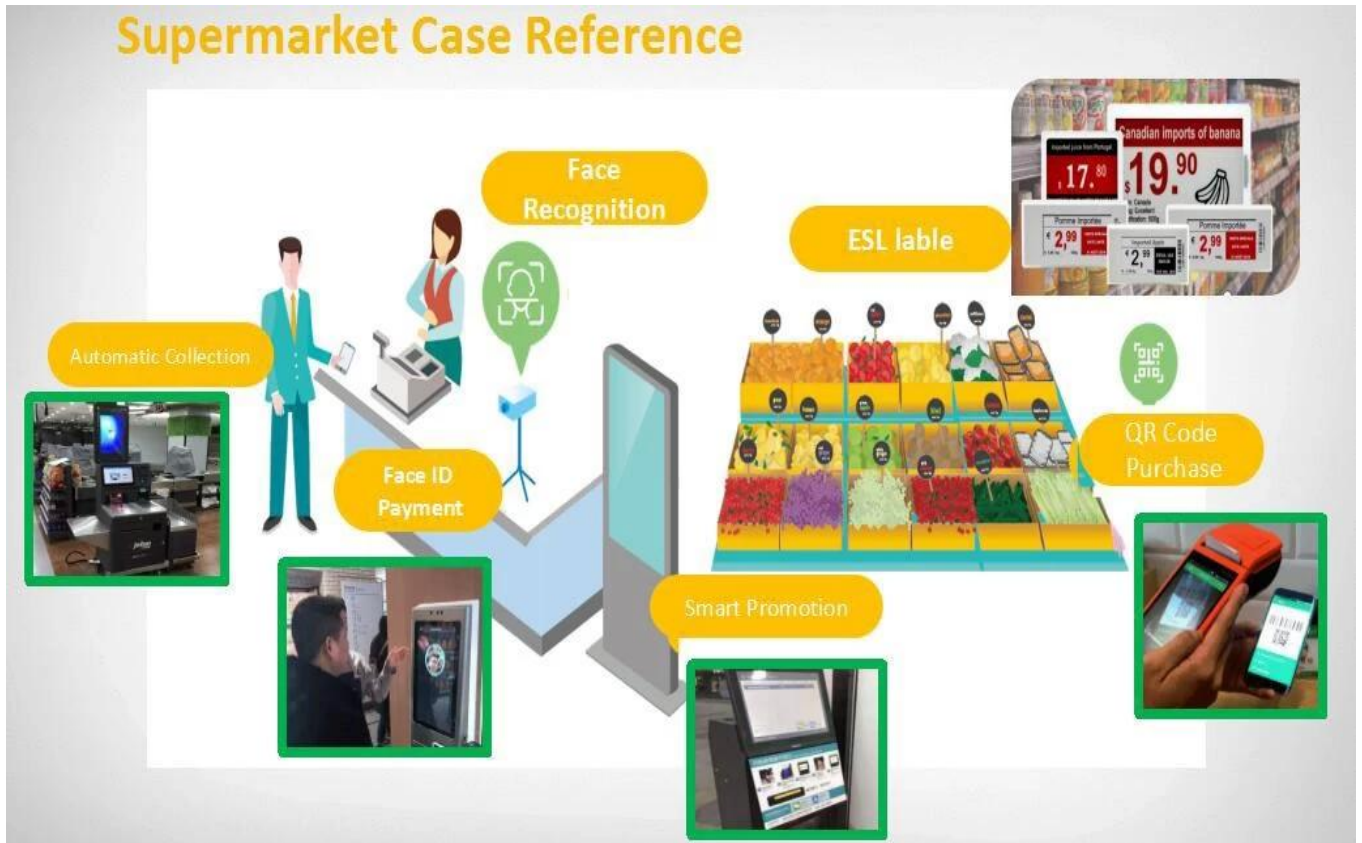

Kit de demonstração ESL com software de amostra de amostra de etiqueta de prateleira de 2,1 / 2,9 / 4,2 polegadas

What is Electronic Shelf Label

Electronic shelf label (ESL) is an electronic display device that can replace traditional paper price tags on shelves. Each ESL is connected to the mall computer database through the network, and the products information such as the latest price is displayed through the screen of the ESL.

Larger size 7.5&12.2inch ESL

Supermarket Solution