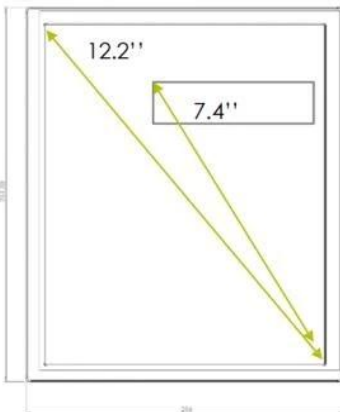

Kit de demonstração ESL com software de amostra de amostra de etiqueta de prateleira de 2,1 / 2,9 / 4,2 polegadas

What is Electronic Shelf Label

Electronic shelf label (ESL) is an electronic display device that can replace traditional paper price tags on shelves. Each ESL is connected to the mall computer database through the network, and the products information such as the latest price is displayed through the screen of the ESL.

Larger size 7.5&12.2inch ESL

Supermarket Solution