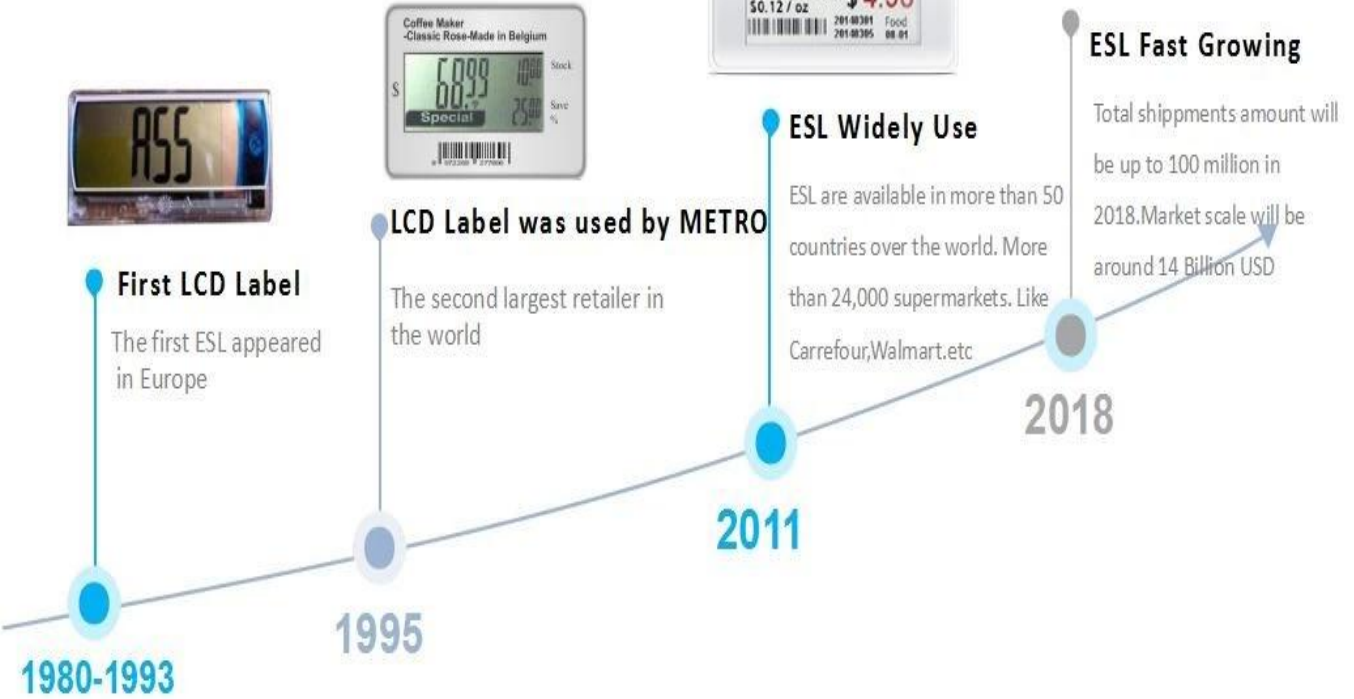

Kit de demonstração ESL com software de amostra de amostra de etiqueta de prateleira de 2,1 / 2,9 / 4,2 polegadas

What is Electronic Shelf Label

Electronic shelf label (ESL) is an electronic display device that can replace traditional paper price tags on shelves. Each ESL is connected to the mall computer database through the network, and the products information such as the latest price is displayed through the screen of the ESL.

Larger size 7.5&12.2inch ESL

Supermarket Solution