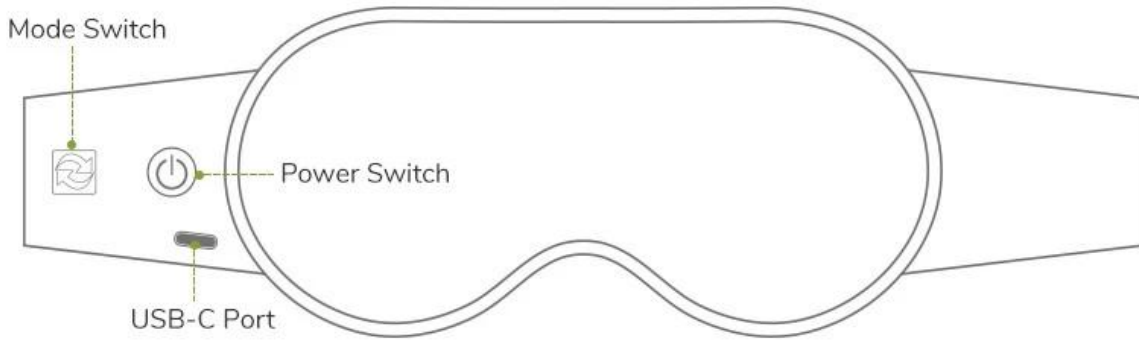

Bright eye mode

Acupoint resonance +
meditation music

Beauty mode

Warm compress +
meditation music

Sleep mode

Pure music

PRODUCT FUNCTION INTRODUCTION

5 button modes, free to choose and switch freely

	1st Mode	2nd Mode	3rd Mode	4th Mode	5th Mode
Mode Switch	Eyes protection Mode (Default)	Eyes Brighten Mode	Beauty Mode	Physiotherapy Mode	Sleep Mode
Power Switch	 Long press 5 seconds Turn ON /OFF	 Press 3 times Bluetooth Mode	 Press 1 time Stop Music	 Long press 2 Seconds Next Music	 Press 2 times Volume Plus or Reduce