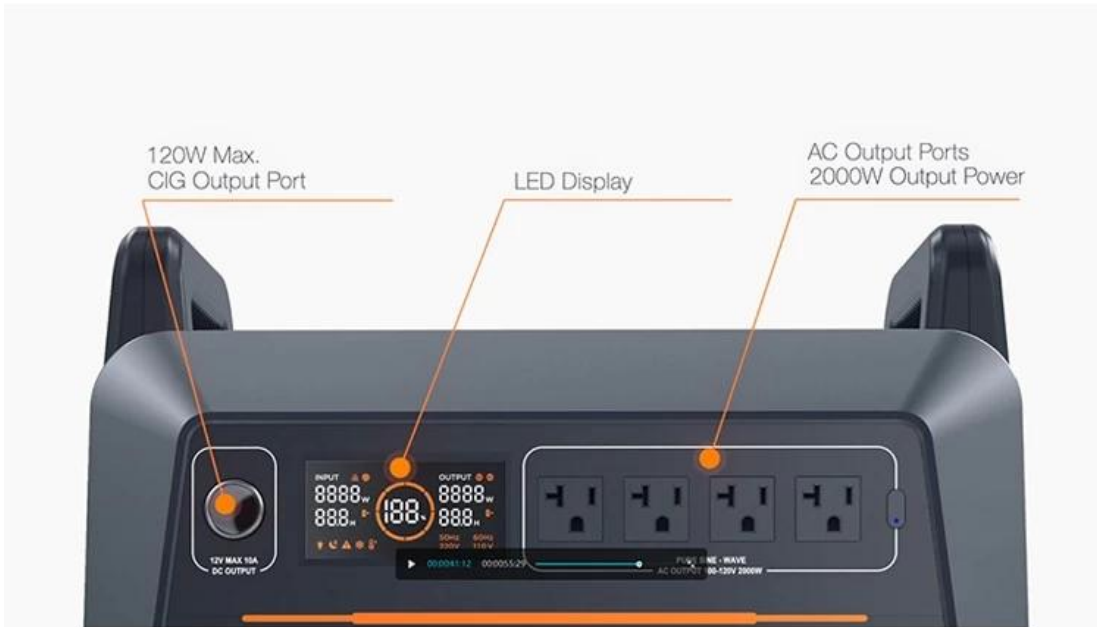

Estação de energia portátil de carregamento multifuncional, alta capacidade, 2000w, ac, dc, usb, fonte de alimentação solar externa

Power **2000W**
output

Core LiFePo4 battery

WITHIN 2 HOURS

The image shows a dark grey portable power station with a blue laser beam emanating from its front. To the right of the device are two orange icons: a clock face and a circular progress indicator showing 100%.