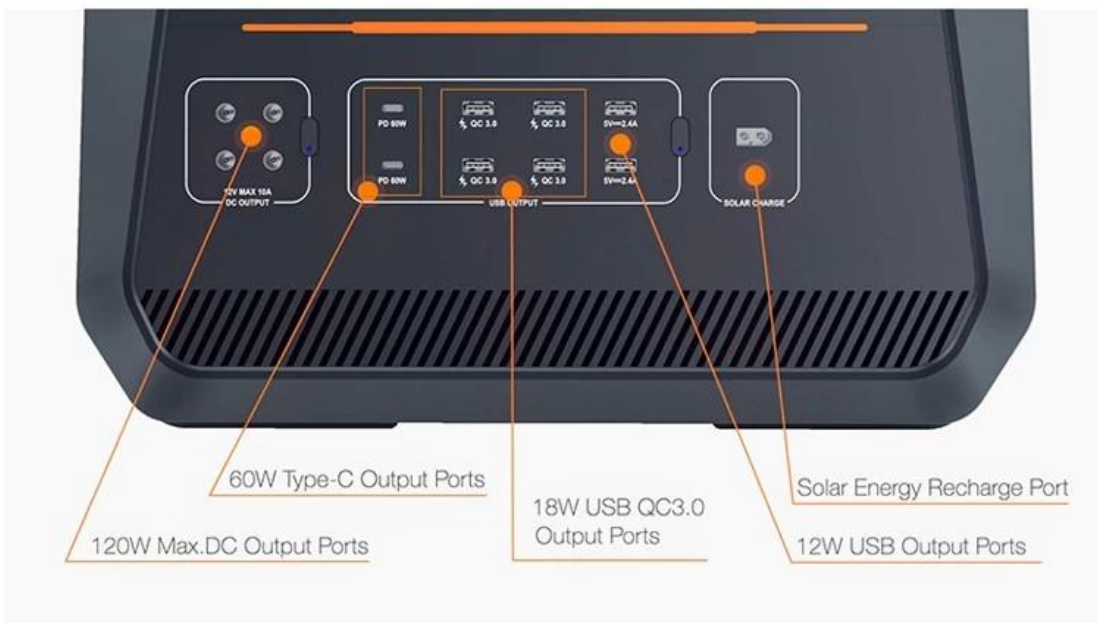

Estação de energia portátil de carregamento multifuncional, alta capacidade, 2000w, ac, dc, usb, fonte de alimentação solar externa

Power **2000W**
output

Core LiFePo4 battery

WITHIN 2 HOURS

The image shows a dark grey portable power station with a blue laser beam emanating from its front. To the right of the device are two orange icons: a clock face and a circular progress indicator showing 100%.