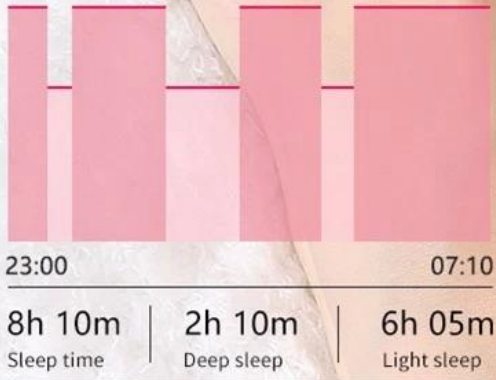

Ovulation day

Colorful display

Heart rate

Sleep

Sports mode

Smart reminder

Physiological cycle

steps

Simultaneous recording of multiple sports data, making the sports more quantitative.

STEP
4563

KCAL
835

DISTANCE
3.583

SPORT MODE
Know data status easily

SLEEP MONITOR

Wear it without feeling

The watch automatically detects the body state, opens the sleep monitoring mode.

Wear without feeling

8.5mm
Ultra-thin body

31g
Skin-friendly

CNC Technology
6063 aviation aluminum

8.5mm

Brand BERACE

Model B36

Display 1.04" IPS colorful