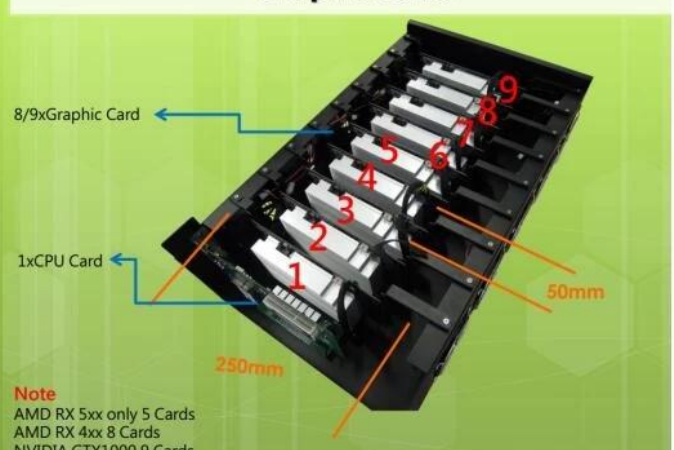

Fornecimento de máquina mineradora em estoque

CPU	1150
Graphic Card Optional	RX570 /RX580 /RX460/RX470/1060 /1070 3G/4G/6G/8G
Motherther	H81BTC Suport 16PCS Graphic Card
HDD	SSD 120GB
Memory	DDR4 8GB
Keyboard	Connect
Power Supply	1600W
Miner Machine	Including 8PCS 6GB VGA Card
Display	17.5inch -19inch
Other	Optional DIY Function

Product Roadmap

M/B Front

Graphic Card

Graphic Card

Cooling

Stocked RX460 /RX570 4G 8G ,Support Booking
RX570 /RX580 4GB,Manli 1070 8GB ,Delivery 3-12
Weeks

M/B Front

M/B Back

Power

Optional 1800W