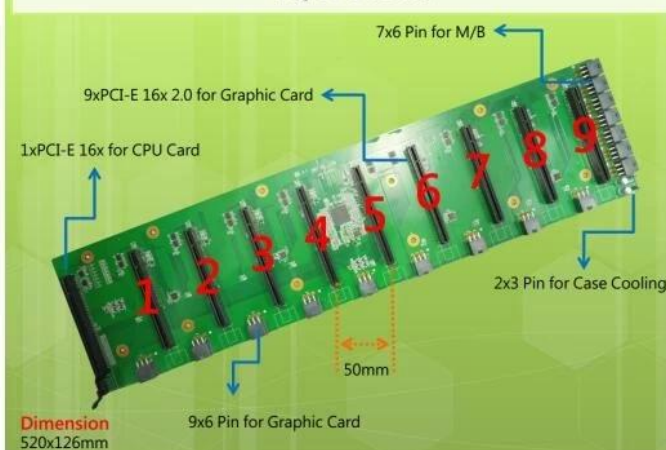

Fornecimento de máquina mineradora em estoque

CPU	1150
Graphic Card Optional	RX570 /RX580 /RX460/RX470/1060 /1070 3G/4G/6G/8G
Motherther	H81BTC Suport 16PCS Graphic Card
HDD	SSD 120GB
Memory	DDR4 8GB
Keyboard	Connect
Power Supply	1600W
Miner Machine	Including 8PCS 6GB VGA Card
Display	17.5inch -19inch
Other	Optional DIY Function

Product Roadmap

M/B Front

Graphic Card

Graphic Card

Cooling

Stocked RX460 /RX570 4G 8G ,Support Booking
RX570 /RX580 4GB,Manli 1070 8GB ,Delivery 3-12
Weeks

M/B Front

M/B Back

Power

Optional 1800W