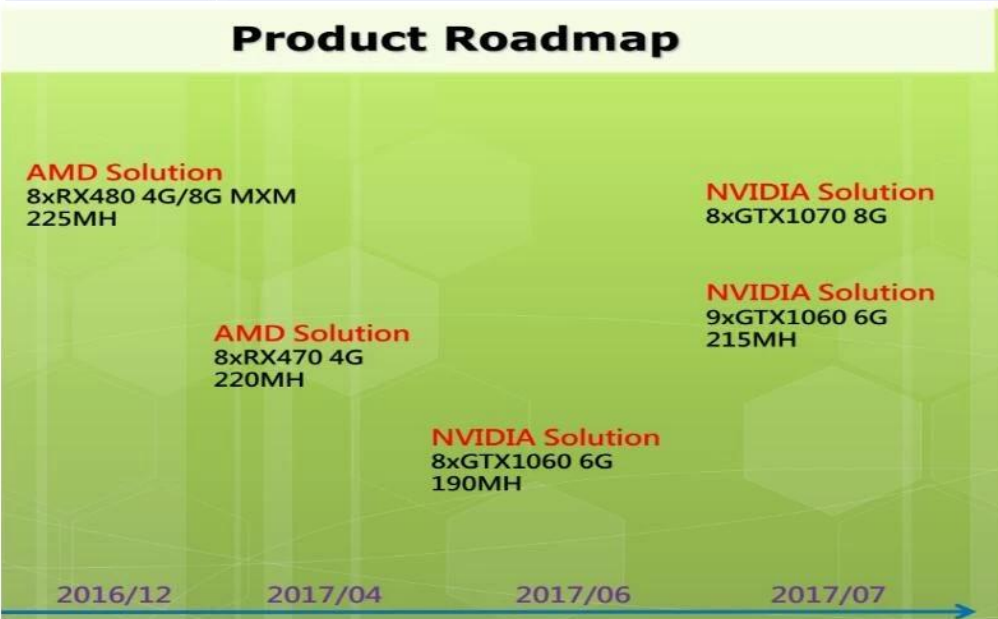

Product Roadmap