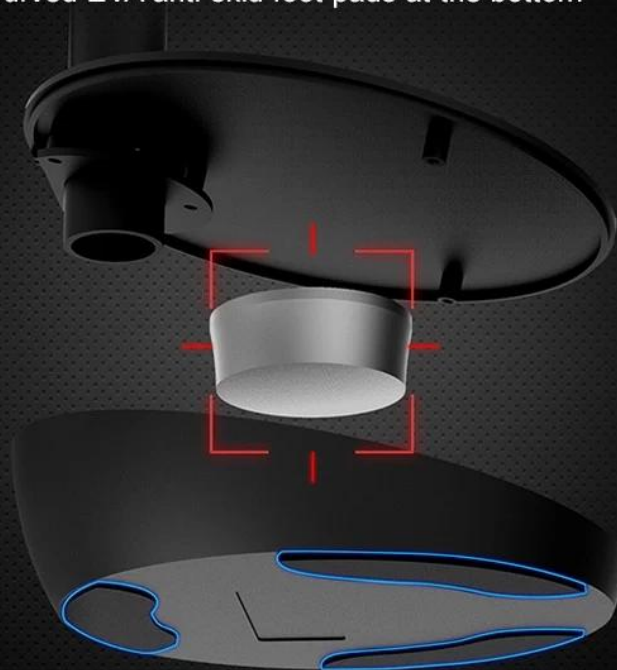

Microfone de mesa USB para apresentações ao vivo

Two-color optional

black

white

Increased anti-skid design

- More stable body
- Stable placement
- More securely
- Base built-in metal weights
- Curved EVA anti-skid foot pads at the bottom

Multi-angle adjustment

Adjust the height of the stand up and down and the front and rear position of the microphone according to your needs,
Comfortable karaoke mode

Dual-capacity microphone core design