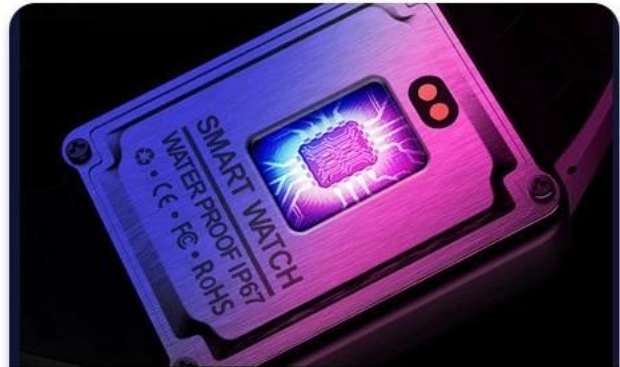

W37 Bluetooths profissionais e pulseira inteligente com longo tempo de espera

S P O R T · S M A R T

SPORT W37

Colorful HD Sports Watch

HD dynamic colorful

Multiple sports mode

24h Heart rate monitor

Sleep monitoring

Products Features

COLORFUL HD SPORTS WATCH

Colorful sreen

Powerful CPU

Multiple sports mode

Precise heart rate

IP67 waterproof

Magnetic charging