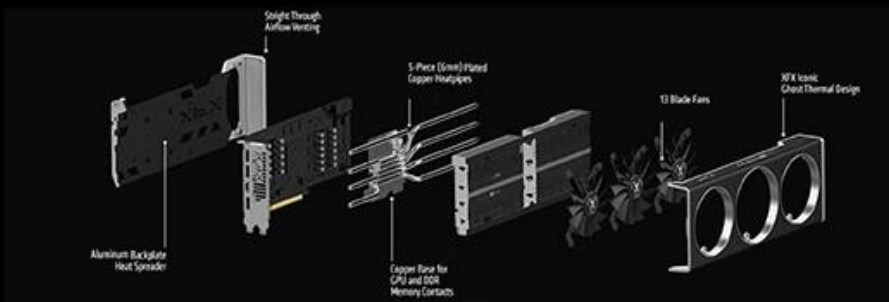

Placa gráfica XFX rx6700xt rápido 319 cartucho de jogo AMD 12GB GDDR6 192 bits

FEATURES

BUILT FOR THE GAMER

POWERHOUSE PERFORMANCE FOR 1440P

Get equipped to play the newest games at the highest settings with 12GB of GDDR6 memory and 40 enhanced compute units delivering 1440p gaming at ultra settings with smooth framerates and maximum visual settings.

AIRFLOW AND AESTHETICS

Finding the balance between a good looking card and maximizing it's performance is an art. Where we could improve airflow, we did it, we opened it up while keeping the design clean and cool.

MAXIMIZED THERMAL PADDING

XFX maximizing the cooling effectiveness of our cards by increasing the number of thermal padding throughout the card. This includes thermal pads on VRM's, Memory, and GPU on both sides of the PCB. Ensuring stable high quality performance.