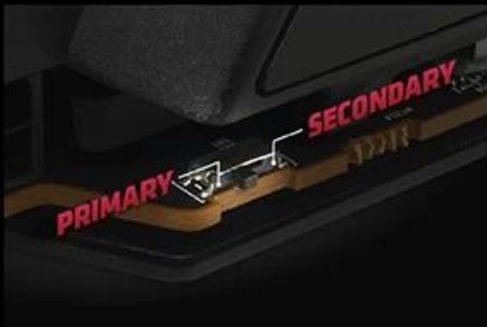

AIRFLOW AND AESTHETICS

Finding the balance between a good looking card and maximizing it's performance is an art. Where we could improve airflow, we did it, we opened it up while keeping the design clean and cool.

MAXIMIZED THERMAL PADDING

XFX maximizing the cooling effectiveness of our cards by increasing the number of thermal padding throughout the card. This includes thermal pads on VRM's, Memory, and GPU on both sides of the PCB. Ensuring stable high quality performance.