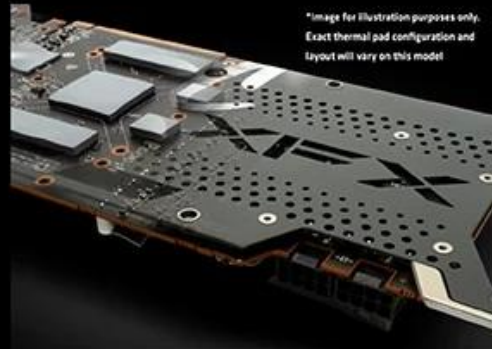

Placa gráfica XFX rx6700xt rápido 319 cartucho de jogo AMD 12GB GDDR6 192 bits

FEATURES

BUILT FOR THE GAMER

POWERHOUSE PERFORMANCE FOR 1440P

Get equipped to play the newest games at the highest settings with 12GB of GDDR6 memory and 40 enhanced compute units delivering 1440p gaming at ultra settings with smooth framerates and maximum visual settings.

AIRFLOW AND AESTHETICS

Finding the balance between a good looking card and maximizing it's performance is an art. Where we could improve airflow, we did it, we opened it up while keeping the design clean and cool.

XFX GHOST THERMAL AND COOLING TECHNOLOGIES

XFX's all new Ghost Thermal design cools your GPU better than ever before. Our new design features a straight through airflow venting to significantly improves cooling and compliments open design of the Ghost Thermal floating shroud design. Our new 13 blade fans increase total air flow and provides long lasting quieter operation.

MAXIMIZED THERMAL PADDING

XFX maximizing the cooling effectiveness of our cards by increasing the number of thermal padding throughout the card. This includes thermal pads on VRM's, Memory, and GPU on both sides of the PCB. Ensuring stable high quality performance.